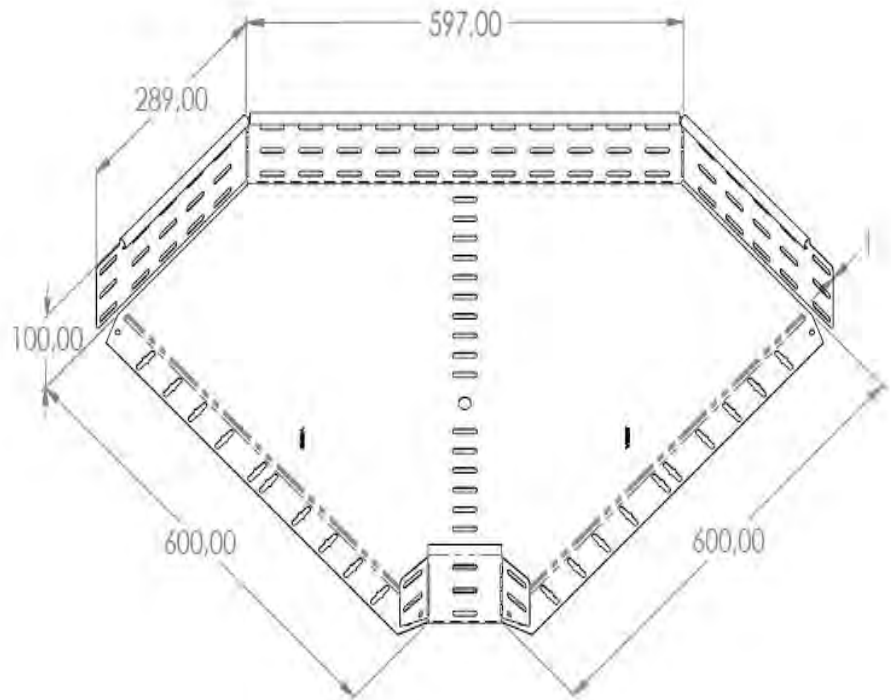

Product: PKP-KO 100/600/90°

Product code: 88701276

Truncated elbow 90°

<b>Standard:</b>	EN 61537:2007 Cable management - Cable tray systems and cable ladder systems
<b>Dimensions:</b>	Length: 597 mm
	Width: 600 mm
	Height: 100 mm
	Metal thickness: 0,80 mm
<b>Weight:</b>	3,8 kg
<b>Material:</b>	Galvanised steel
<b>Contribution to fire:</b>	Non-flame propagating system
<b>Electrical characteristics:</b>	Electrically conductive system
<b>Electrical continuity:</b>	Yes
<b>Corrosion resistance:</b>	Class 3
<b>Temperature:</b>	Min: -20°C; Max: +105°C