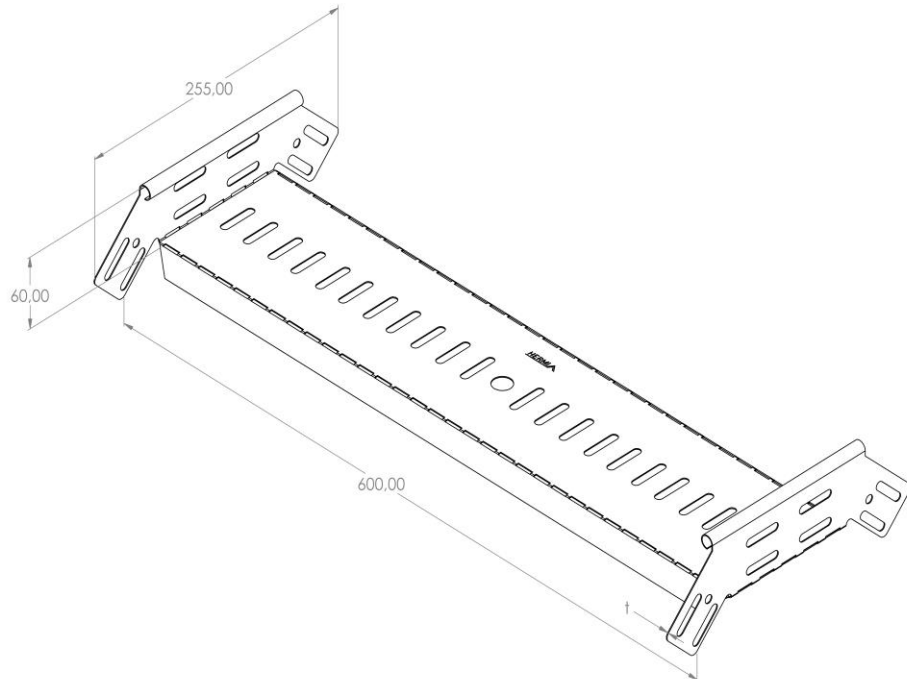

Product: PKP-ZK 60/600

Product code: 88701220

External elbow 90°

Standard:	EN 61537:2007 Cable management - Cable tray systems and cable ladder systems
Dimensions:	Length: 255 mm
	Width: 600 mm
	Height: 60 mm
	Metal thickness: 0,80 mm
Weight:	1,1 kg
Material:	Galvanised steel
Contribution to fire:	Non-flame propagating system
Electrical characteristics:	Electrically conductive system
Electrical continuity:	Yes
Corrosion resistance:	Class 3
Temperature:	Min: -20°C; Max: +105°C