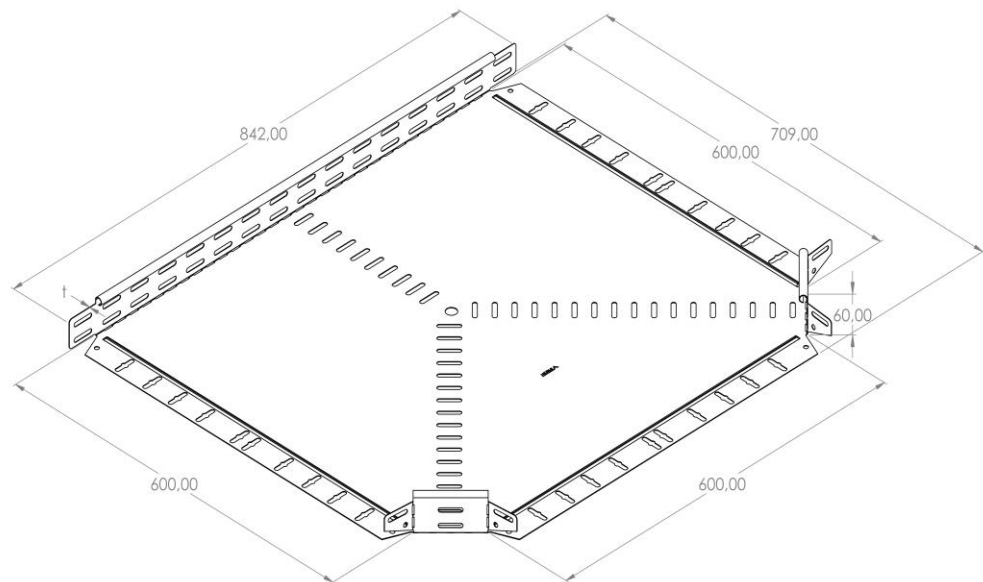

Product: PKP-SO 60/600

Product code: 88701185

Side branch

Standard:	EN 61537:2007 Cable management - Cable tray systems and cable ladder systems
Dimensions:	Length: 842 mm
	Width: 600 mm
	Height: 60 mm
	Metal thickness: 0,80 mm
Weight:	4,5 kg
Material:	Galvanised steel
Contribution to fire:	Non-flame propagating system
Electrical characteristics:	Electrically conductive system
Electrical continuity:	Yes
Corrosion resistance:	Class 3
Temperature:	Min: -20°C; Max: +105°C