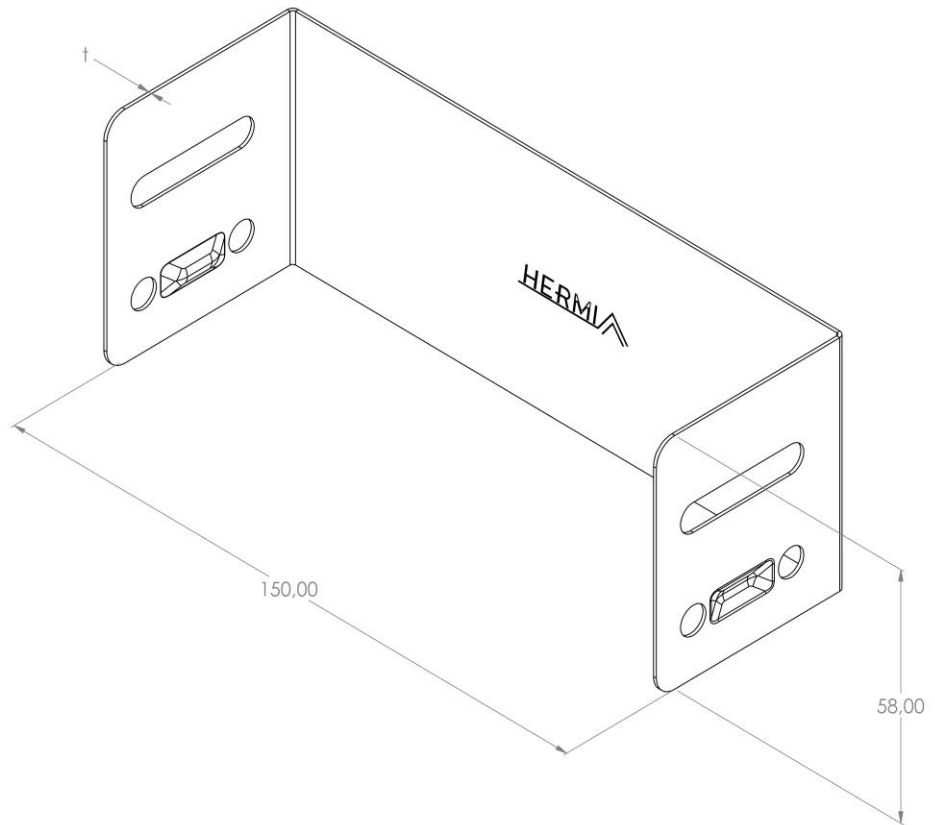

Product: KP-PB 60/150

Product code: 88700709

Flank cable tray cover

Standard:	EN 61537:2007 Cable management - Cable tray systems and cable ladder systems
Dimensions:	Length: 150 mm
	Width: 50 mm
	Height: 58 mm
	Metal thickness: 0,80 mm
Weight:	0,1 kg
Material:	Hot-dip galvanised steel
Contribution to fire:	Non-flame propagating system
Electrical characteristics:	Electrically conductive system
Electrical continuity:	Yes
Corrosion resistance:	Class 6
Perforation:	Class B
Temperature:	Min: -20°C; Max: +105°C