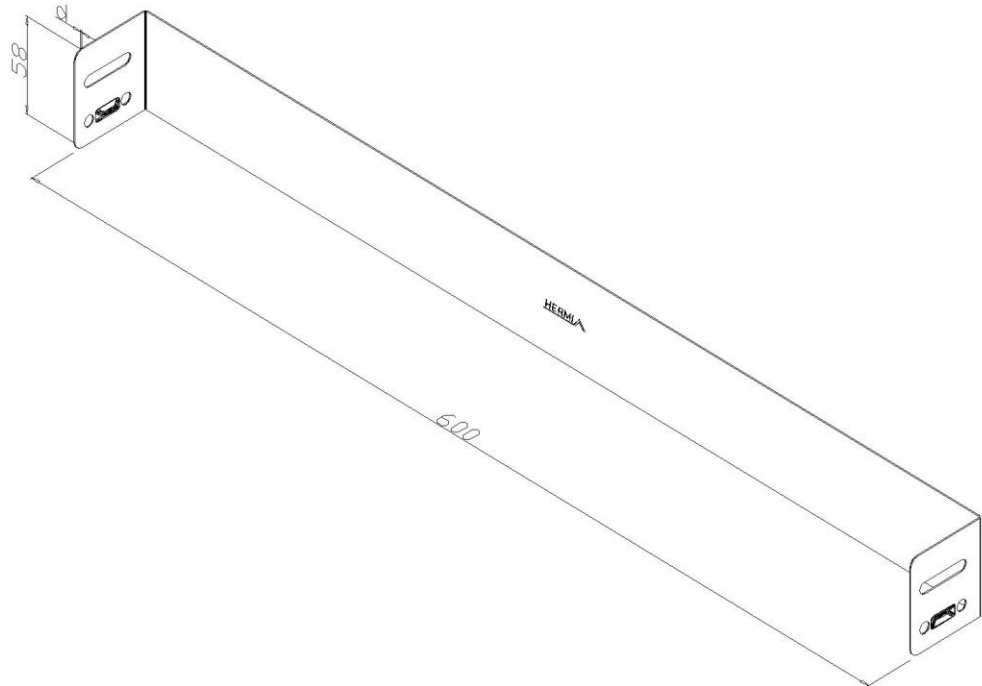

Product: KP-PB 60/600

Product code: 88700706

Flank cable tray cover

Standard:	EN 61537:2007 Cable management - Cable tray systems and cable ladder systems
Dimensions:	Length: 600 mm
	Width: 50 mm
	Height: 58 mm
	Metal thickness: 0,80 mm
Weight:	0,21 kg
Material:	Hot-dip galvanised steel
Contribution to fire:	Non-flame propagating system
Electrical characteristics:	Electrically conductive system
Electrical continuity:	Yes
Corrosion resistance:	Class 6
Perforation:	Class B
Temperature:	Min: -20°C; Max: +105°C