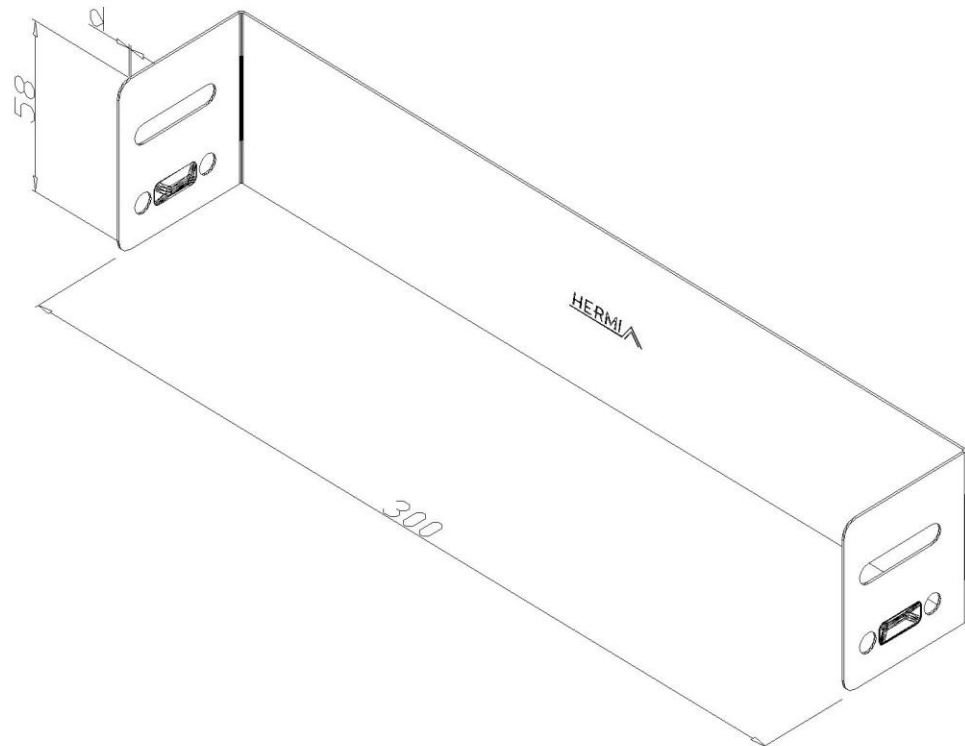

**Product:** KP-PB 60/300

**Product code:** 88700703

Flank cable tray cover

<b>Standard:</b>	EN 61537:2007 Cable management - Cable tray systems and cable ladder systems
<b>Dimensions:</b>	Length: 300 mm
	Width: 50 mm
	Height: 58 mm
	Metal thickness: 0,80 mm
<b>Weight:</b>	0,14 kg
<b>Material:</b>	Hot-dip galvanised steel
<b>Contribution to fire:</b>	Non-flame propagating system
<b>Electrical characteristics:</b>	Electrically conductive system
<b>Electrical continuity:</b>	Yes
<b>Corrosion resistance:</b>	Class 6
<b>Perforation:</b>	Class B
<b>Temperature:</b>	Min: -20°C; Max: +105°C