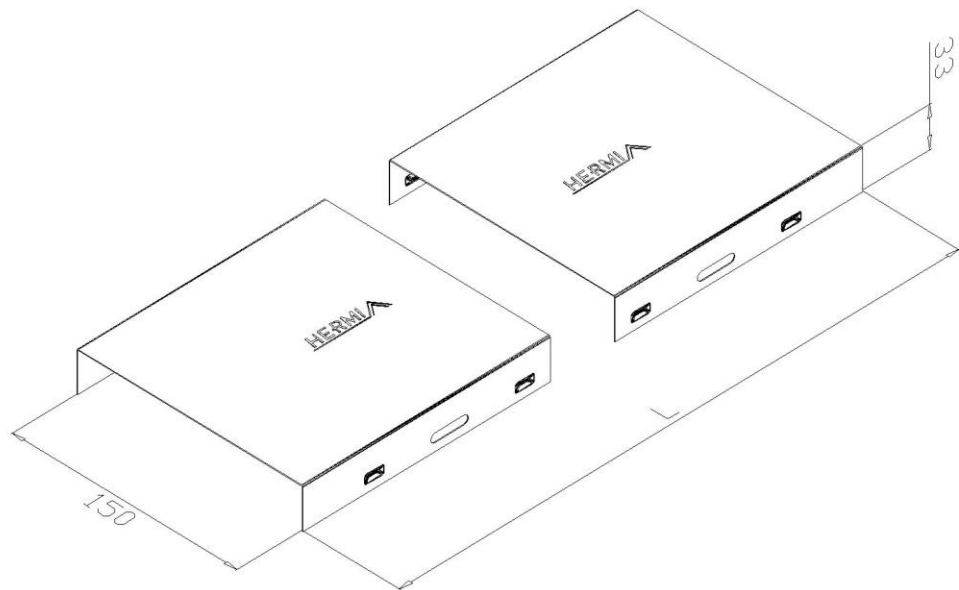

Product: KP-P 150

Product code: 88700689

Cable tray cover

Standard:	EN 61537:2007 Cable management - Cable tray systems and cable ladder systems
Dimensions:	Length: 2000 mm
	Width: 150 mm
	Height: 33 mm
	Metal thickness: 1,50 mm
Weight:	6,05 kg
Material:	Hot-dip galvanised steel
Contribution to fire:	Non-flame propagating system
Electrical characteristics:	Electrically conductive system
Electrical continuity:	Yes
Corrosion resistance:	Class 6
Perforation:	Class B
Temperature:	Min: -20°C; Max: +105°C