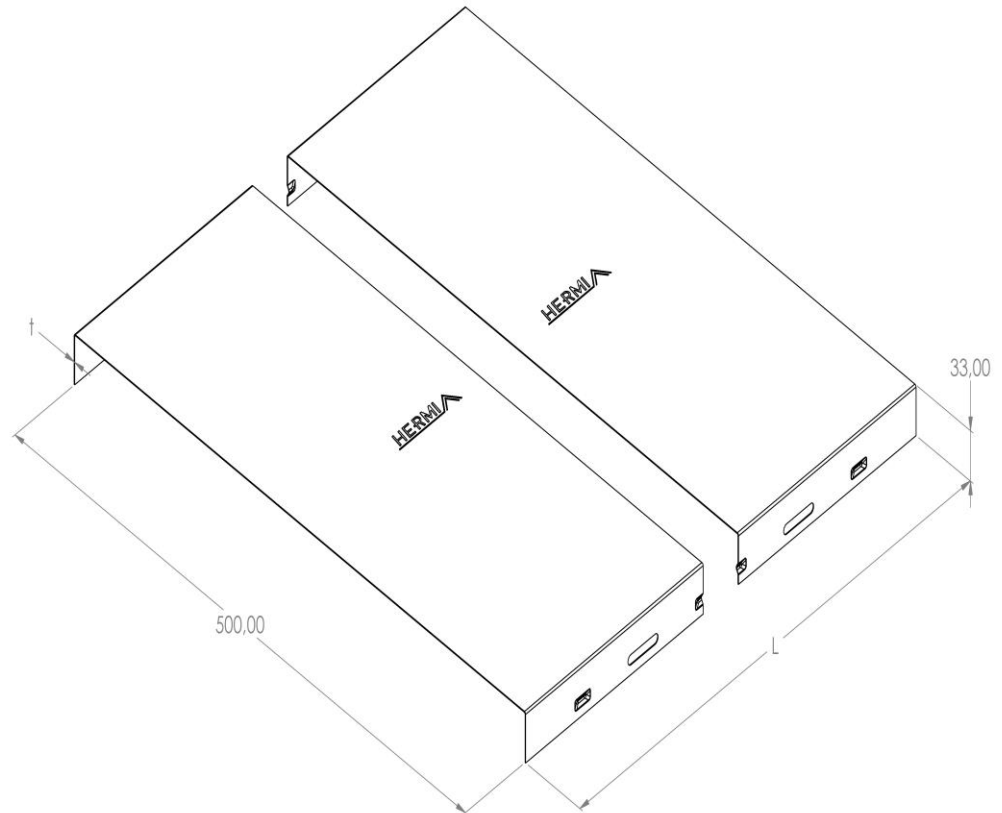

**Product:** KP-P 500

**Product code:** 88700685

Cable tray cover

<b>Standard:</b>	EN 61537:2007 Cable management - Cable tray systems and cable ladder systems
<b>Dimensions:</b>	Length: 2000 mm
	Width: 500 mm
	Height: 33 mm
	Metal thickness: 1,50 mm
<b>Weight:</b>	13,86 kg
<b>Material:</b>	Hot-dip galvanised steel
<b>Contribution to fire:</b>	Non-flame propagating system
<b>Electrical characteristics:</b>	Electrically conductive system
<b>Electrical continuity:</b>	Yes
<b>Corrosion resistance:</b>	Class 6
<b>Perforation:</b>	Class B
<b>Temperature:</b>	Min: -20°C; Max: +105°C