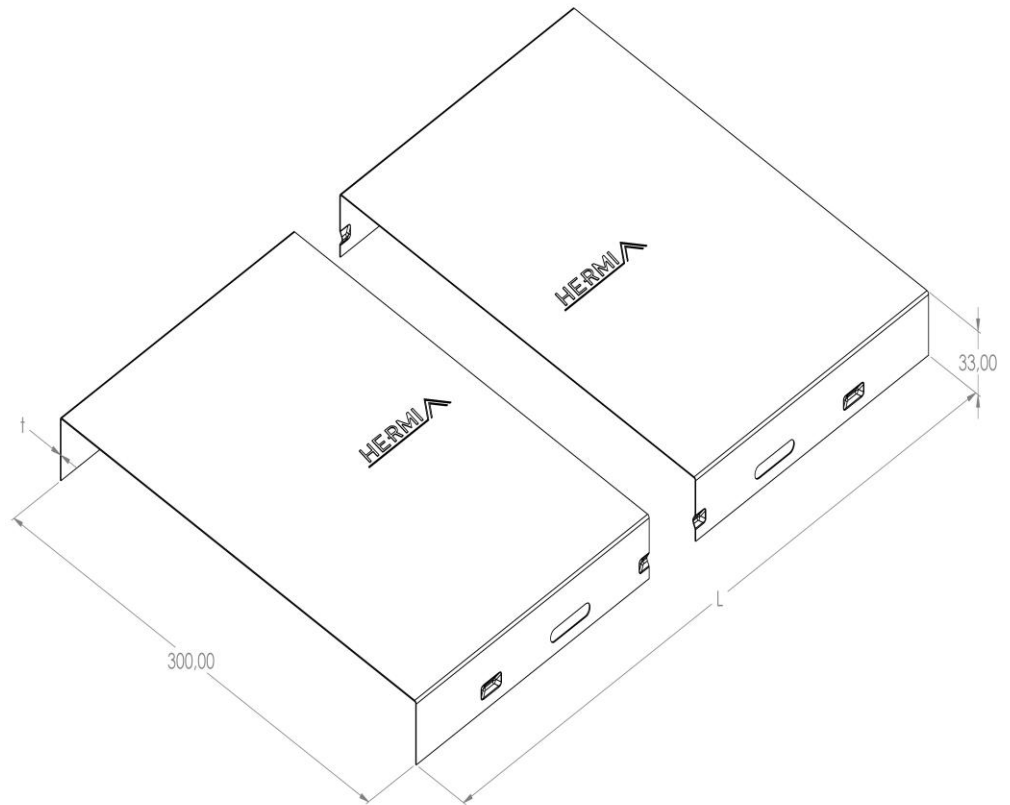

Product: KP-P 300

Product code: 88700683

Cable tray cover

Standard:	EN 61537:2007 Cable management - Cable tray systems and cable ladder systems
Dimensions:	Length: 2000 mm
	Width: 300 mm
	Height: 33 mm
	Metal thickness: 1,50 mm
Weight:	8,4 kg
Material:	Hot-dip galvanised steel
Contribution to fire:	Non-flame propagating system
Electrical characteristics:	Electrically conductive system
Electrical continuity:	Yes
Corrosion resistance:	Class 6
Perforation:	Class B
Temperature:	Min: -20°C; Max: +105°C