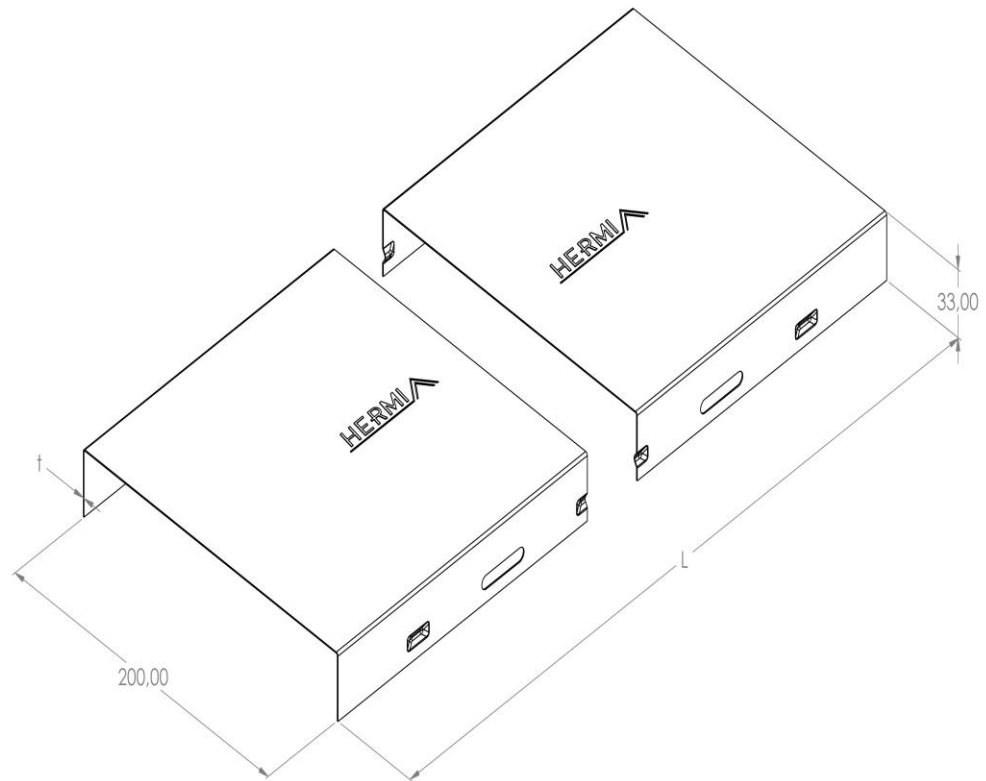

**Product:** KP-P 200

**Product code:** 88700682

Cable tray cover

<b>Standard:</b>	EN 61537:2007 Cable management - Cable tray systems and cable ladder systems
<b>Dimensions:</b>	Length: 2000 mm
	Width: 200 mm
	Height: 33 mm
	Metal thickness: 1,50 mm
<b>Weight:</b>	7,04 kg
<b>Material:</b>	Hot-dip galvanised steel
<b>Contribution to fire:</b>	Non-flame propagating system
<b>Electrical characteristics:</b>	Electrically conductive system
<b>Electrical continuity:</b>	Yes
<b>Corrosion resistance:</b>	Class 6
<b>Perforation:</b>	Class B
<b>Temperature:</b>	Min: -20°C; Max: +105°C