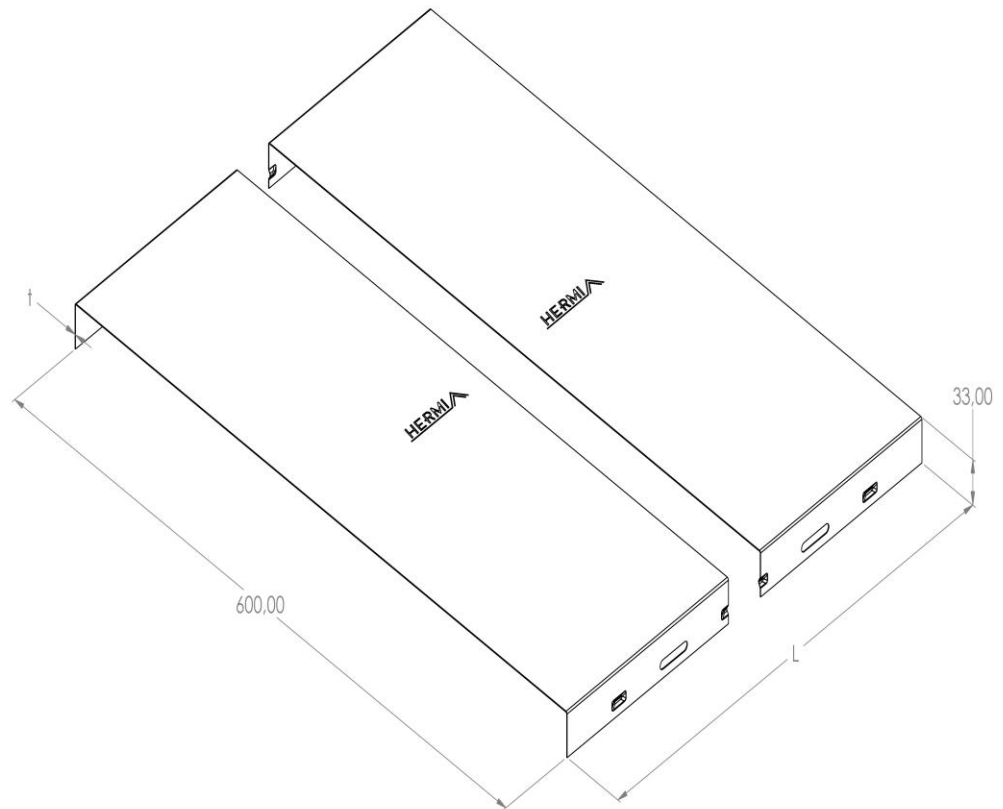

**Product:** KP-P 600

**Product code:** 88700676

Cable tray cover

<b>Standard:</b>	EN 61537:2007 Cable management - Cable tray systems and cable ladder systems
<b>Dimensions:</b>	Length: 2000 mm
	Width: 600 mm
	Height: 33 mm
	Metal thickness: 1,00 mm
<b>Weight:</b>	11,73 kg
<b>Material:</b>	Hot-dip galvanised steel
<b>Contribution to fire:</b>	Non-flame propagating system
<b>Electrical characteristics:</b>	Electrically conductive system
<b>Electrical continuity:</b>	Yes
<b>Corrosion resistance:</b>	Class 6
<b>Perforation:</b>	Class B
<b>Temperature:</b>	Min: -20°C; Max: +105°C