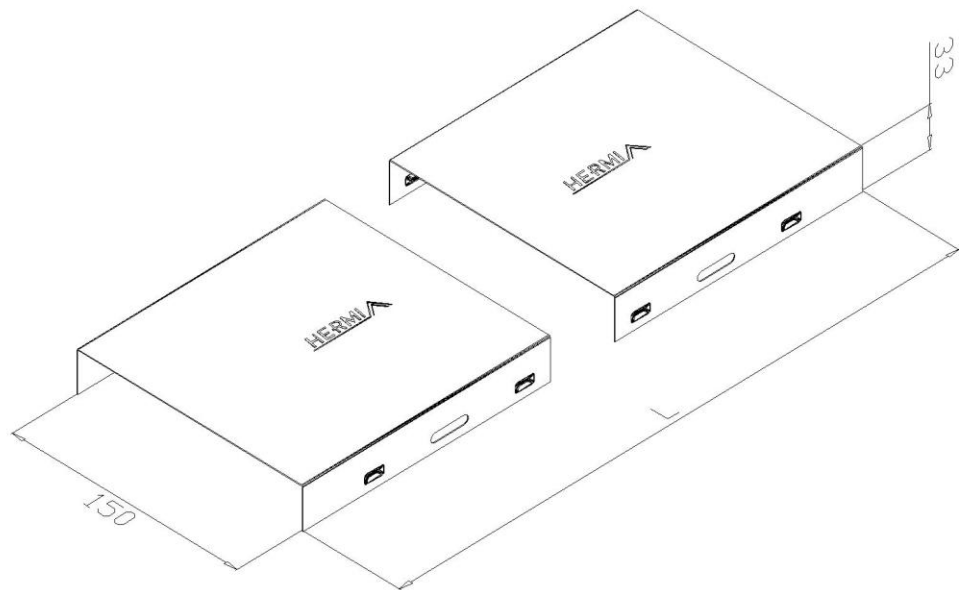

Product: KP-P 150

Product code: 88700659

Cable tray cover

Standard:	EN 61537:2007 Cable management - Cable tray systems and cable ladder systems
Dimensions:	Length: 2000 mm
	Width: 150 mm
	Height: 33 mm
	Metal thickness: 0,80 mm
Weight:	2,8 kg
Material:	Hot-dip galvanised steel
Contribution to fire:	Non-flame propagating system
Electrical characteristics:	Electrically conductive system
Electrical continuity:	Yes
Corrosion resistance:	Class 6
Perforation:	Class B
Temperature:	Min: -20°C; Max: +105°C