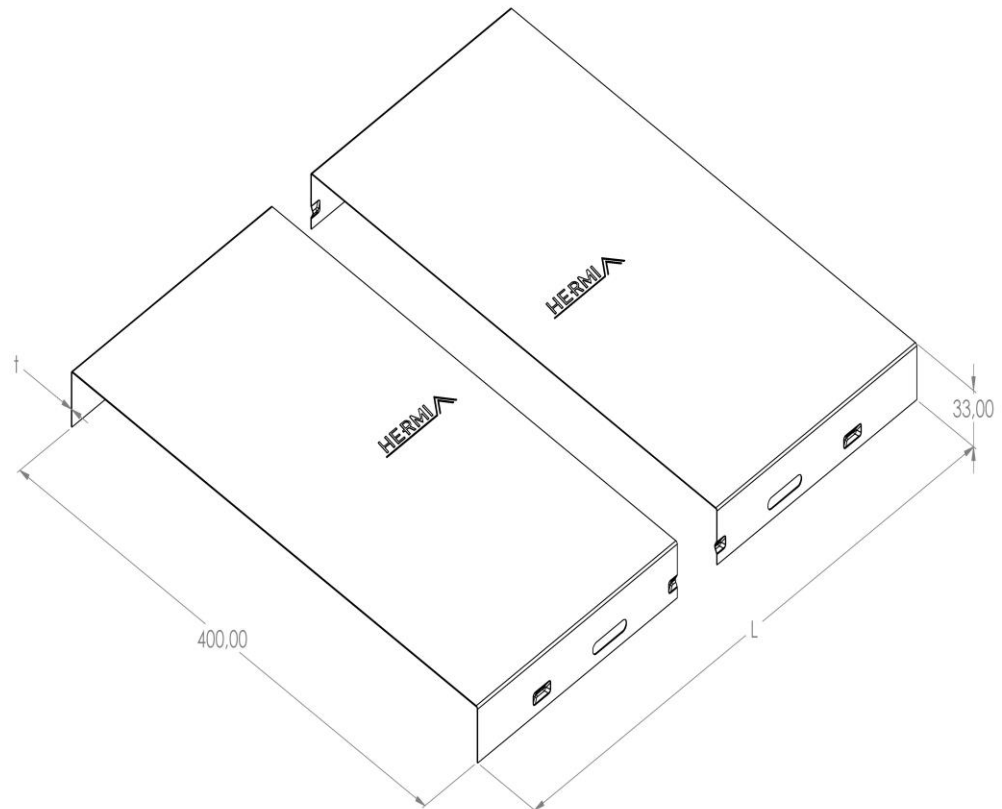

**Product:** KP-P 400

**Product code:** 88700654

Cable tray cover

<b>Standard:</b>	EN 61537:2007 Cable management - Cable tray systems and cable ladder systems
<b>Dimensions:</b>	Length: 2000 mm
	Width: 400 mm
	Height: 33 mm
	Metal thickness: 0,80 mm
<b>Weight:</b>	6,3 kg
<b>Material:</b>	Hot-dip galvanised steel
<b>Contribution to fire:</b>	Non-flame propagating system
<b>Electrical characteristics:</b>	Electrically conductive system
<b>Electrical continuity:</b>	Yes
<b>Corrosion resistance:</b>	Class 6
<b>Perforation:</b>	Class B
<b>Temperature:</b>	Min: -20°C; Max: +105°C