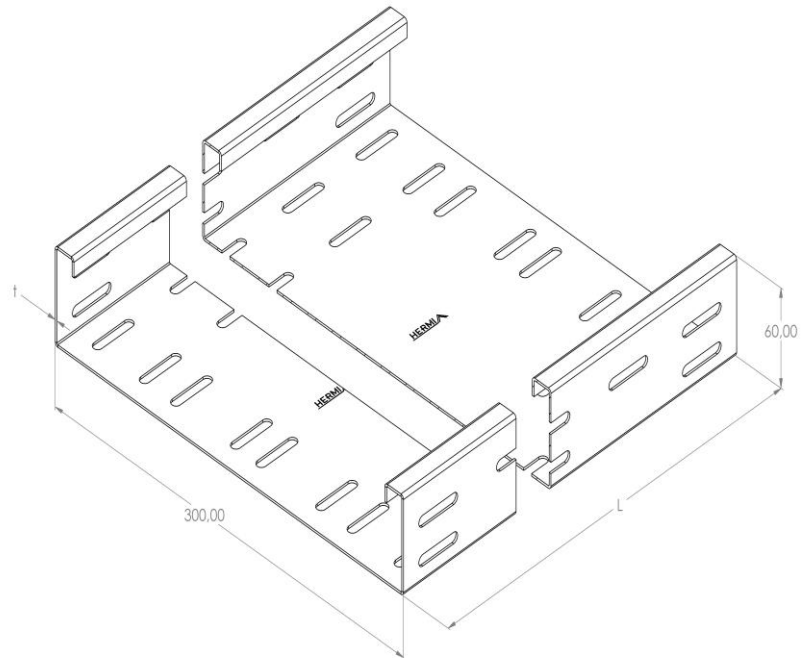

Product: KP 60/300

Product code: 88700536

Cable trays of 60 mm in height

<b>Standard:</b>	EN 61537:2007 Cable management - Cable tray systems and cable ladder systems
<b>Dimensions:</b>	Length: 3000 mm
	Width: 300 mm
	Height: 60 mm
	Metal thickness: 1,50 mm
<b>Weight:</b>	14,2 kg
<b>Material:</b>	Galvanised steel
<b>Contribution to fire:</b>	Non-flame propagating system
<b>Electrical characteristics:</b>	Electrically conductive system
<b>Electrical continuity:</b>	Yes
<b>Corrosion resistance:</b>	Class 3
<b>Perforation:</b>	Class B
<b>Temperature:</b>	Min: -20°C; Max: +105°C

Permissible load KP 60/300 d=1,5mm (kN/m)