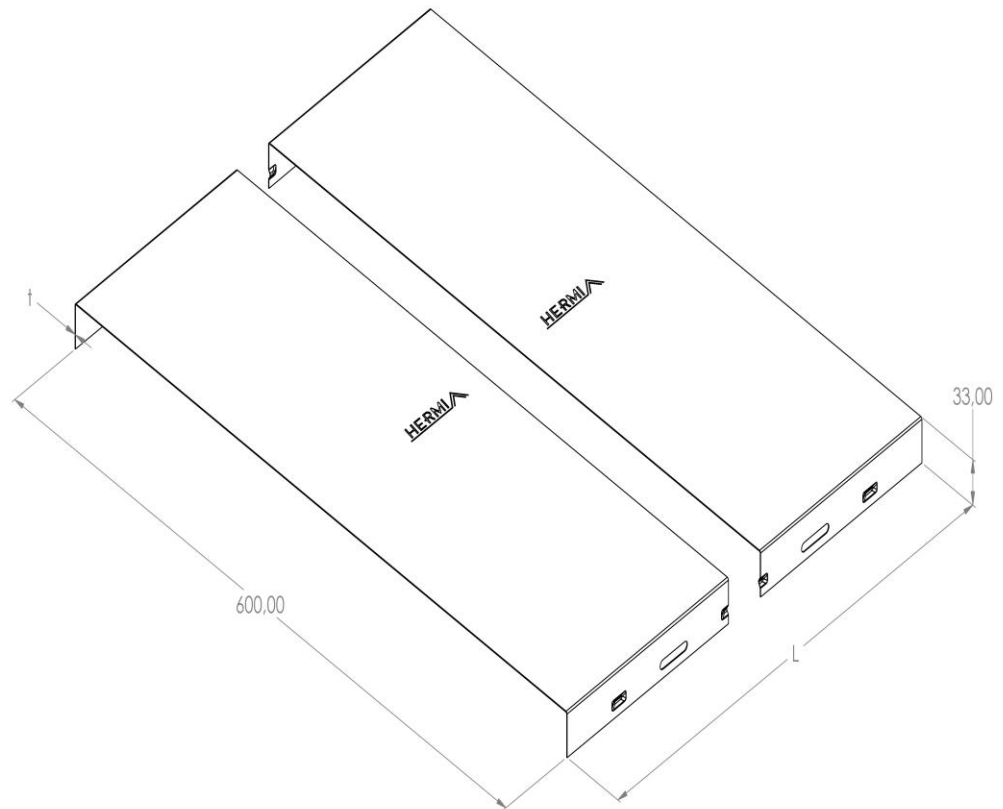

**Product:** KP-P 600

**Product code:** 88700456

Cable tray cover

<b>Standard:</b>	EN 61537:2007 Cable management - Cable tray systems and cable ladder systems
<b>Dimensions:</b>	Length: 2000 mm
	Width: 600 mm
	Height: 33 mm
	Metal thickness: 0,60 mm
<b>Weight:</b>	6,4 kg
<b>Material:</b>	Acid resistant stainless steel
<b>Contribution to fire:</b>	Non-flame propagating system
<b>Electrical characteristics:</b>	Electrically conductive system
<b>Electrical continuity:</b>	Yes
<b>Corrosion resistance:</b>	Class 9B
<b>Perforation:</b>	Class B
<b>Temperature:</b>	Min: -20°C; Max: +105°C