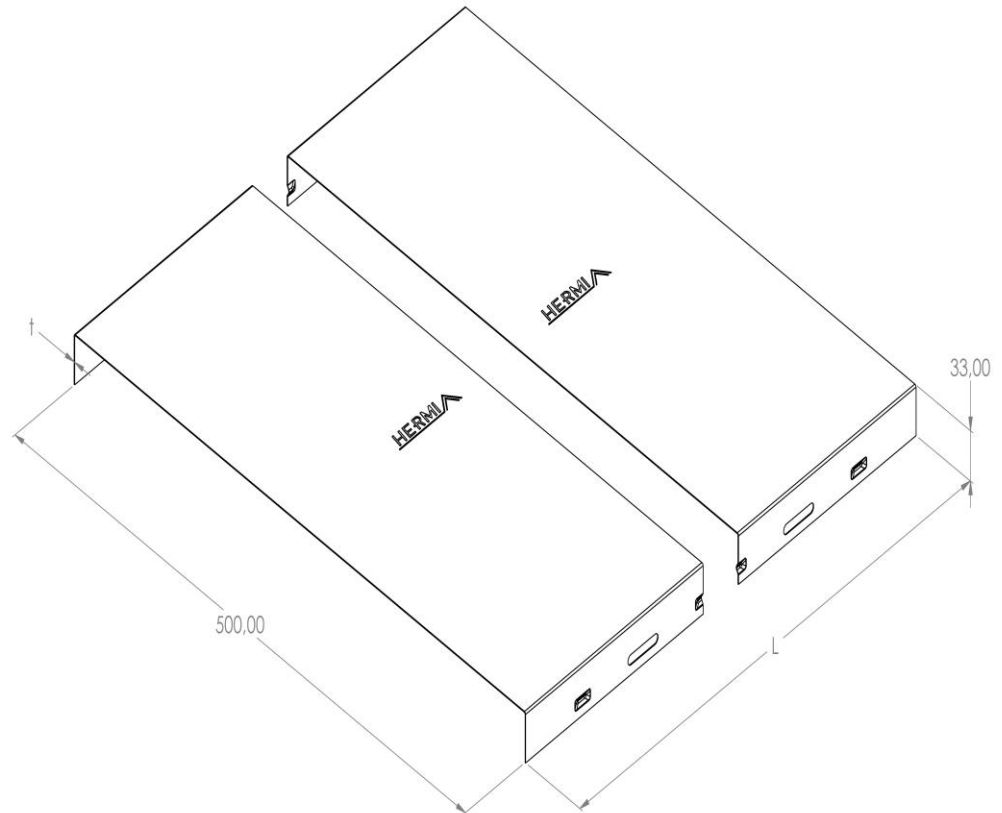

**Product:** KP-P 500

**Product code:** 88700455

Cable tray cover

<b>Standard:</b>	EN 61537:2007 Cable management - Cable tray systems and cable ladder systems
<b>Dimensions:</b>	Length: 2000 mm
	Width: 500 mm
	Height: 33 mm
	Metal thickness: 0,60 mm
<b>Weight:</b>	5,35 kg
<b>Material:</b>	Acid resistant stainless steel
<b>Contribution to fire:</b>	Non-flame propagating system
<b>Electrical characteristics:</b>	Electrically conductive system
<b>Electrical continuity:</b>	Yes
<b>Corrosion resistance:</b>	Class 9B
<b>Perforation:</b>	Class B
<b>Temperature:</b>	Min: -20°C; Max: +105°C