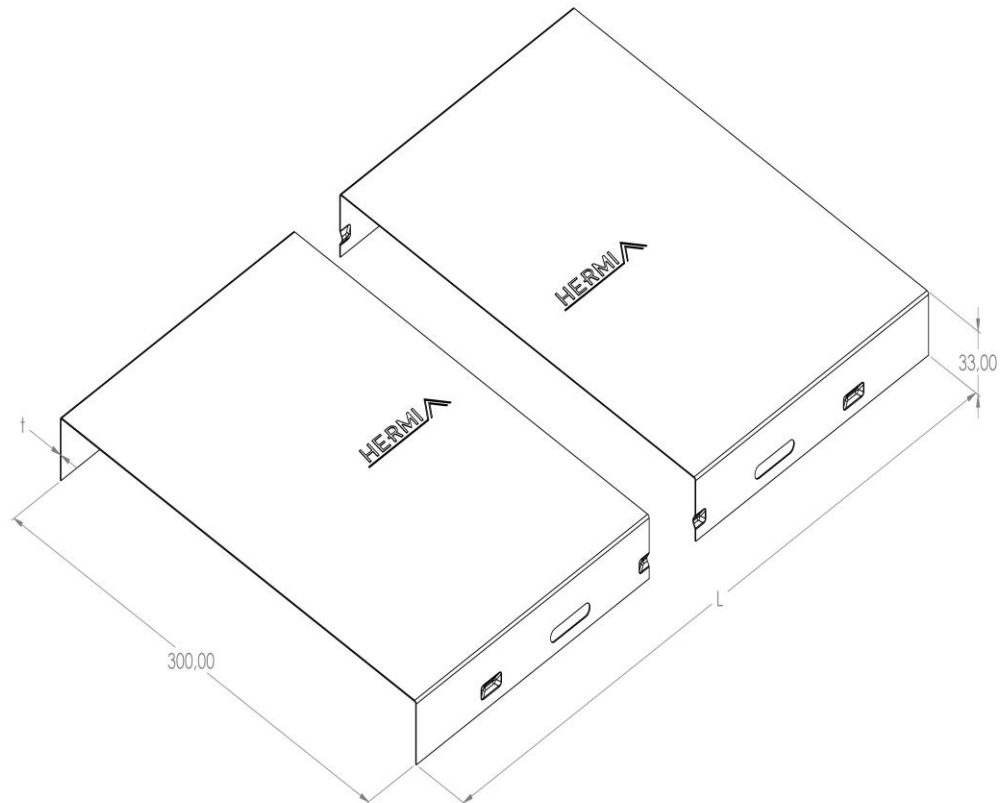

**Product:** KP-P 300

**Product code:** 88700453

Cable tray cover

<b>Standard:</b>	EN 61537:2007 Cable management - Cable tray systems and cable ladder systems
<b>Dimensions:</b>	Length: 2000 mm
	Width: 300 mm
	Height: 33 mm
	Metal thickness: 0,60 mm
<b>Weight:</b>	3,45 kg
<b>Material:</b>	Acid resistant stainless steel
<b>Contribution to fire:</b>	Non-flame propagating system
<b>Electrical characteristics:</b>	Electrically conductive system
<b>Electrical continuity:</b>	Yes
<b>Corrosion resistance:</b>	Class 9B
<b>Perforation:</b>	Class B
<b>Temperature:</b>	Min: -20°C; Max: +105°C