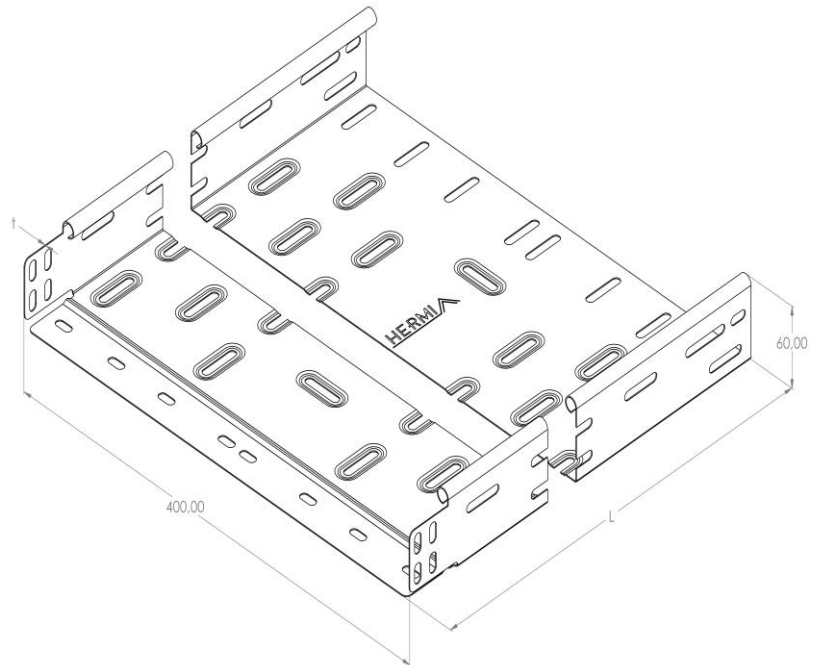

**Product:** KP 60/400

**Product code:** 88700404

Cable trays of 60 mm in height

<b>Standard:</b>	EN 61537:2007 Cable management - Cable tray systems and cable ladder systems
<b>Dimensions:</b>	Length: 2000 mm
	Width: 400 mm
	Height: 60 mm
	Metal thickness: 0,80 mm
<b>Weight:</b>	6,3 kg
<b>Material:</b>	Acid resistant stainless steel
<b>Contribution to fire:</b>	Non-flame propagating system
<b>Electrical characteristics:</b>	Electrically conductive system
<b>Electrical continuity:</b>	Yes
<b>Corrosion resistance:</b>	Class 9B
<b>Perforation:</b>	Class B
<b>Temperature:</b>	Min: -20°C; Max: +105°C

**Permissible load KP 60/400 d=0,8mm (kN/m)**