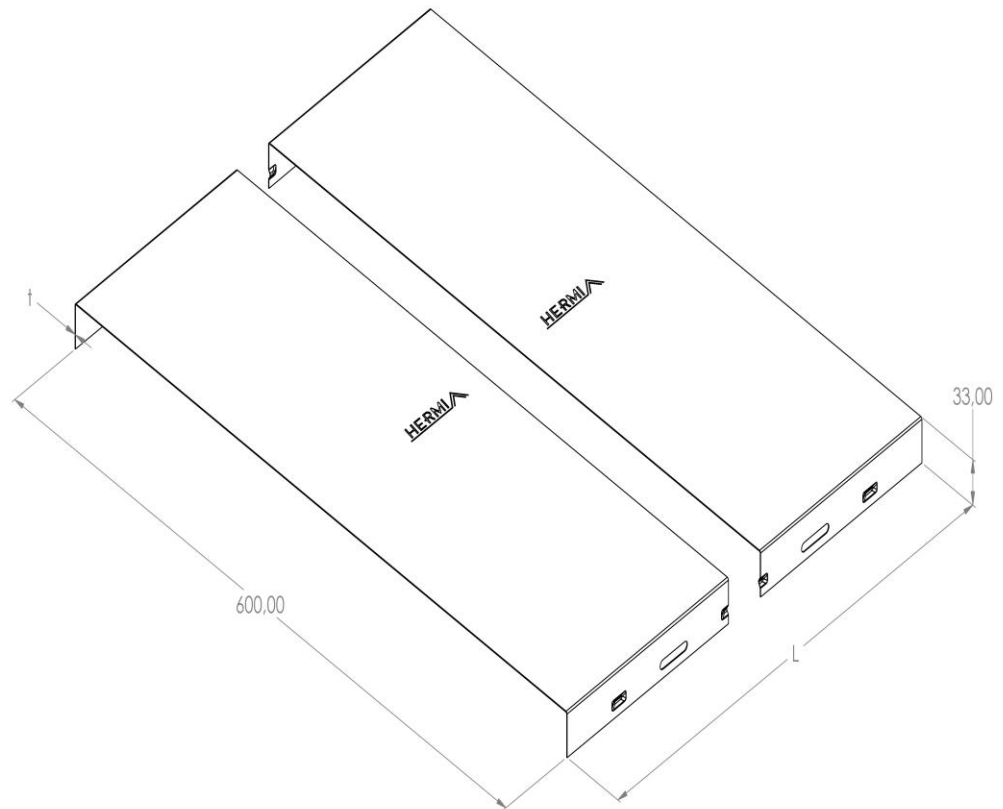

Product: KP-P 600

Product code: 88700356

Cable tray cover

| | |
|------------------------------------|--|
| Standard: | EN 61537:2007 Cable management - Cable tray systems and cable ladder systems |
| Dimensions: | Length: 2000 mm |
| | Width: 600 mm |
| | Height: 33 mm |
| | Metal thickness: 0,60 mm |
| Weight: | 7,04 kg |
| Material: | Powder coated galvanised steel in the colours according to the RAL scale |
| Contribution to fire: | Non-flame propagating system |
| Electrical characteristics: | Electrically conductive system |
| Electrical continuity: | Yes |
| Corrosion resistance: | Class 3 |
| Perforation: | Class B |
| Temperature: | Min: -20°C; Max: +105°C |