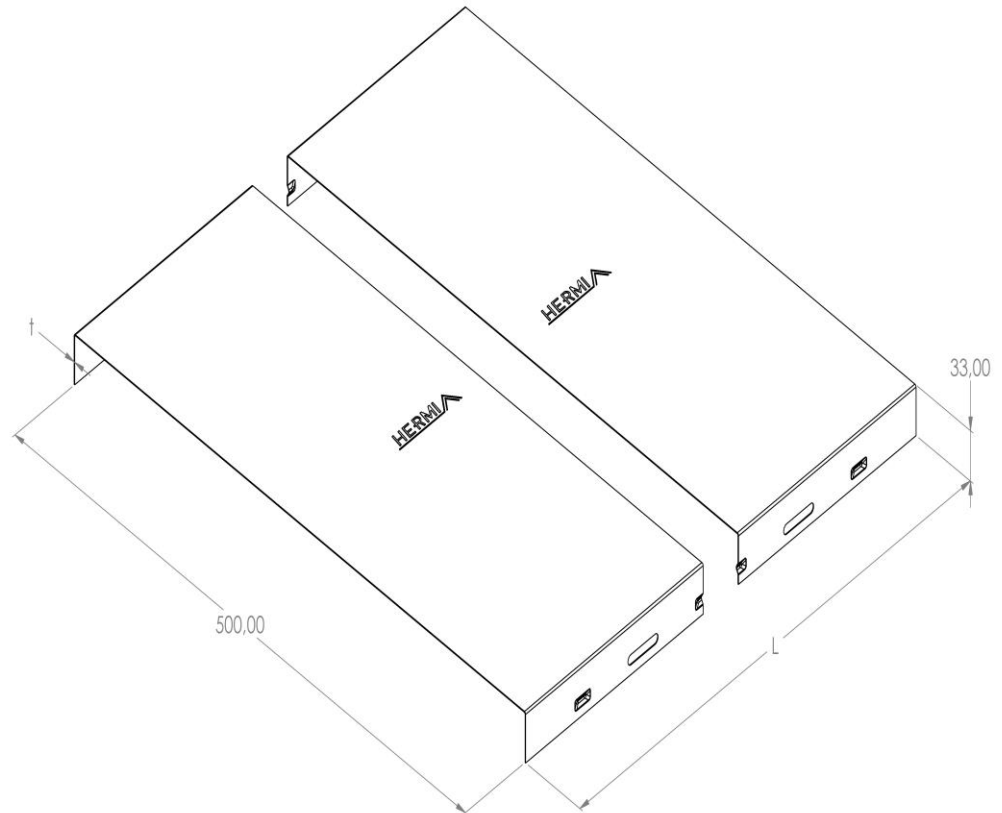

**Product:** KP-P 500

**Product code:** 88700355

Cable tray cover

<b>Standard:</b>	EN 61537:2007 Cable management - Cable tray systems and cable ladder systems
<b>Dimensions:</b>	Length: 2000 mm
	Width: 500 mm
	Height: 33 mm
	Metal thickness: 0,60 mm
<b>Weight:</b>	5,88 kg
<b>Material:</b>	Powder coated galvanised steel in the colours according to the RAL scale
<b>Contribution to fire:</b>	Non-flame propagating system
<b>Electrical characteristics:</b>	Electrically conductive system
<b>Electrical continuity:</b>	Yes
<b>Corrosion resistance:</b>	Class 3
<b>Perforation:</b>	Class B
<b>Temperature:</b>	Min: -20°C; Max: +105°C