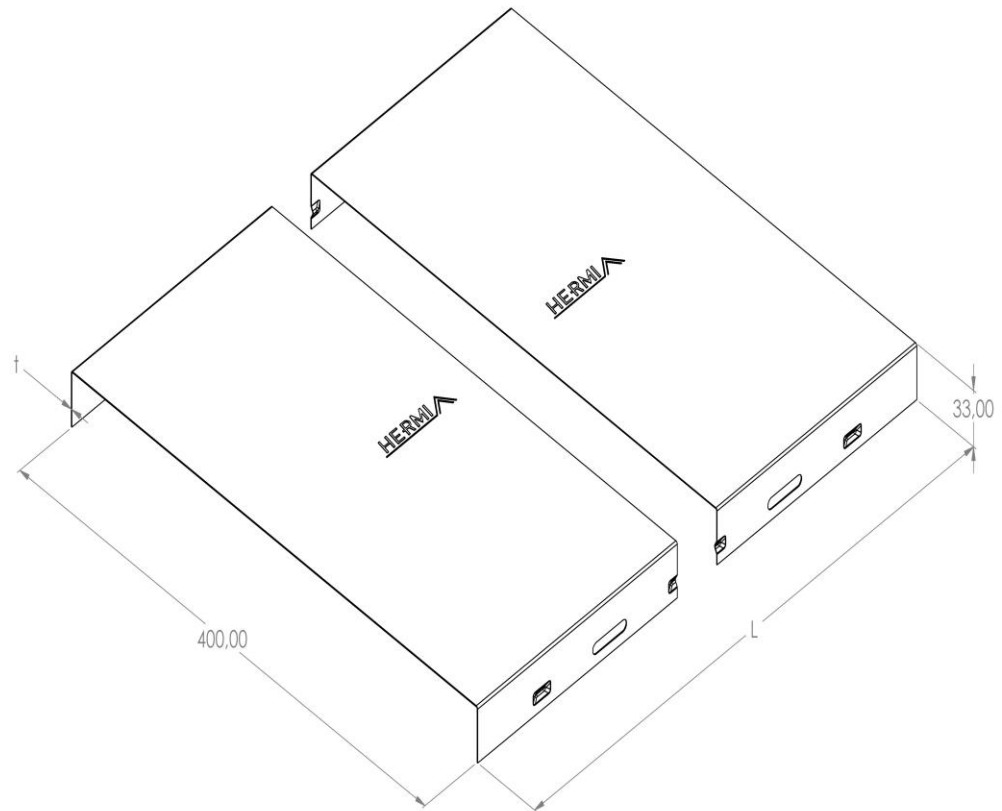

**Product:** KP-P 400

**Product code:** 88700354

Cable tray cover

<b>Standard:</b>	EN 61537:2007 Cable management - Cable tray systems and cable ladder systems
<b>Dimensions:</b>	Length: 2000 mm
	Width: 400 mm
	Height: 33 mm
	Metal thickness: 0,60 mm
<b>Weight:</b>	4,73 kg
<b>Material:</b>	Powder coated galvanised steel in the colours according to the RAL scale
<b>Contribution to fire:</b>	Non-flame propagating system
<b>Electrical characteristics:</b>	Electrically conductive system
<b>Electrical continuity:</b>	Yes
<b>Corrosion resistance:</b>	Class 3
<b>Perforation:</b>	Class B
<b>Temperature:</b>	Min: -20°C; Max: +105°C