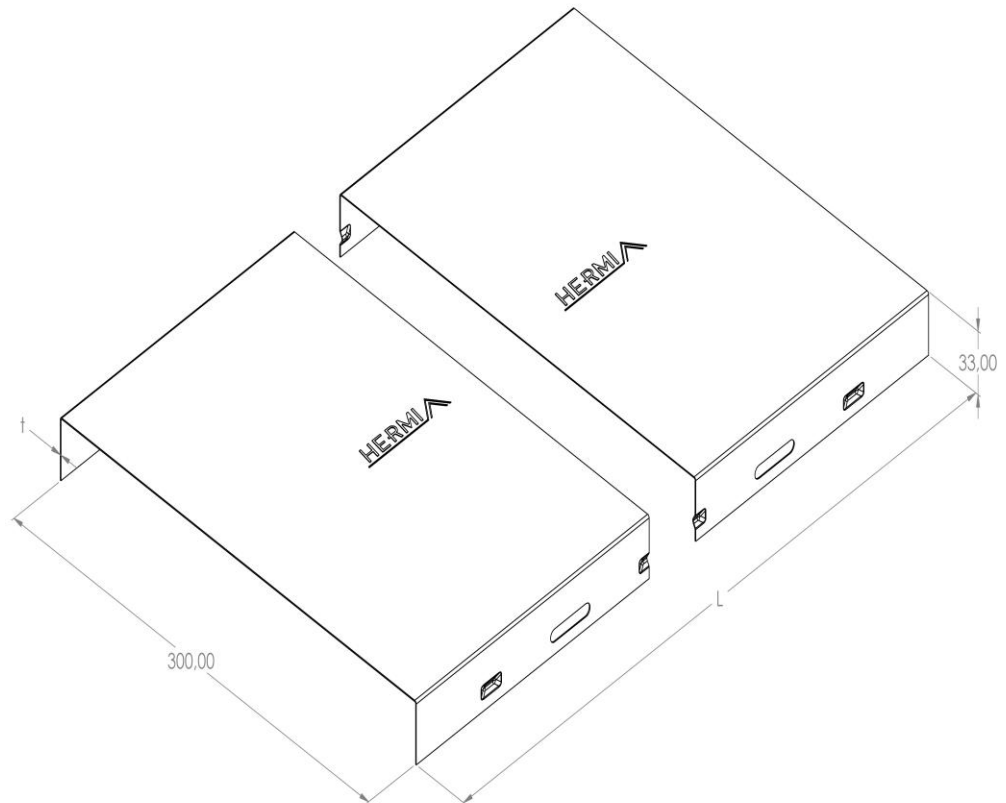

**Product:** KP-P 300

**Product code:** 88700353

Cable tray cover

<b>Standard:</b>	EN 61537:2007 Cable management - Cable tray systems and cable ladder systems
<b>Dimensions:</b>	Length: 2000 mm
	Width: 300 mm
	Height: 33 mm
	Metal thickness: 0,60 mm
<b>Weight:</b>	3,8 kg
<b>Material:</b>	Powder coated galvanised steel in the colours according to the RAL scale
<b>Contribution to fire:</b>	Non-flame propagating system
<b>Electrical characteristics:</b>	Electrically conductive system
<b>Electrical continuity:</b>	Yes
<b>Corrosion resistance:</b>	Class 3
<b>Perforation:</b>	Class B
<b>Temperature:</b>	Min: -20°C; Max: +105°C