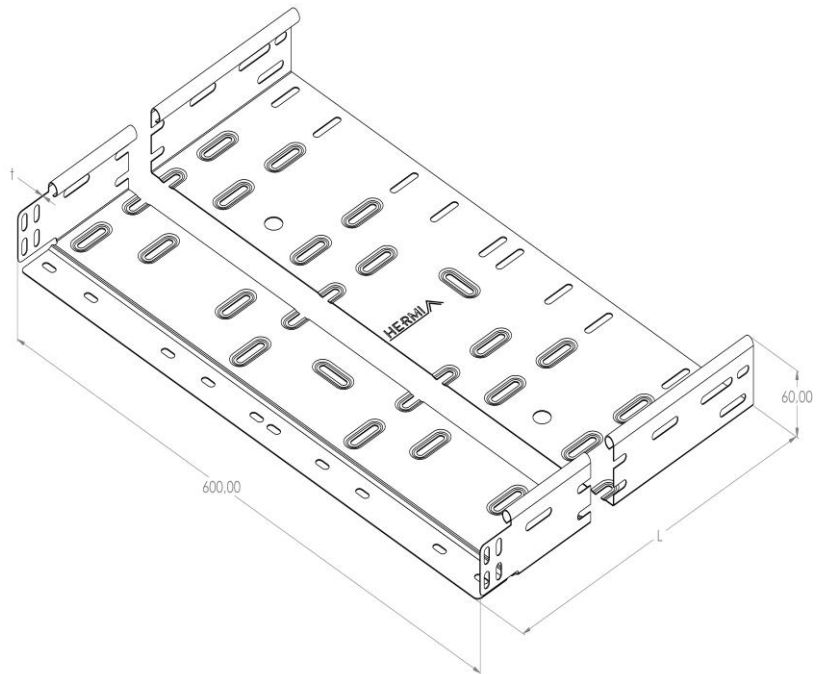

Product: KP 60/600

Product code: 88700308

Cable trays of 60 mm in height

Standard:	EN 61537:2007 Cable management - Cable tray systems and cable ladder systems
Dimensions:	Length: 2000 mm
	Width: 600 mm
	Height: 60 mm
	Metal thickness: 0,80 mm
Weight:	9,8 kg
Material:	Powder coated galvanised steel in the colours according to the RAL scale
Contribution to fire:	Non-flame propagating system
Electrical characteristics:	Electrically conductive system
Electrical continuity:	Yes
Corrosion resistance:	Class 3
Perforation:	Class B
Temperature:	Min: -20°C; Max: +105°C

Permissible load KP 60/600 d=0,8mm (kN/m)