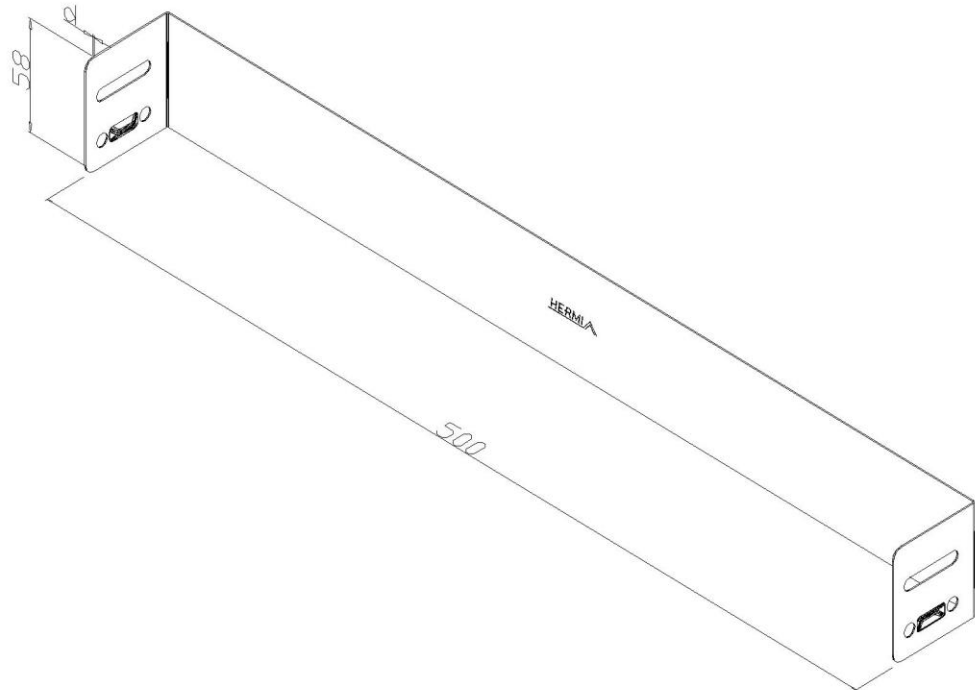

**Product:** KP-PB 60/500

**Product code:** 88700280

Flank cable tray cover

<b>Standard:</b>	EN 61537:2007 Cable management - Cable tray systems and cable ladder systems
<b>Dimensions:</b>	Length: 500 mm
	Width: 50 mm
	Height: 58 mm
	Metal thickness: 0,80 mm
<b>Weight:</b>	0,17 kg
<b>Material:</b>	Stainless steel
<b>Contribution to fire:</b>	Non-flame propagating system
<b>Electrical characteristics:</b>	Electrically conductive system
<b>Electrical continuity:</b>	Yes
<b>Corrosion resistance:</b>	Class 9A
<b>Perforation:</b>	Class B
<b>Temperature:</b>	Min: -20°C; Max: +105°C