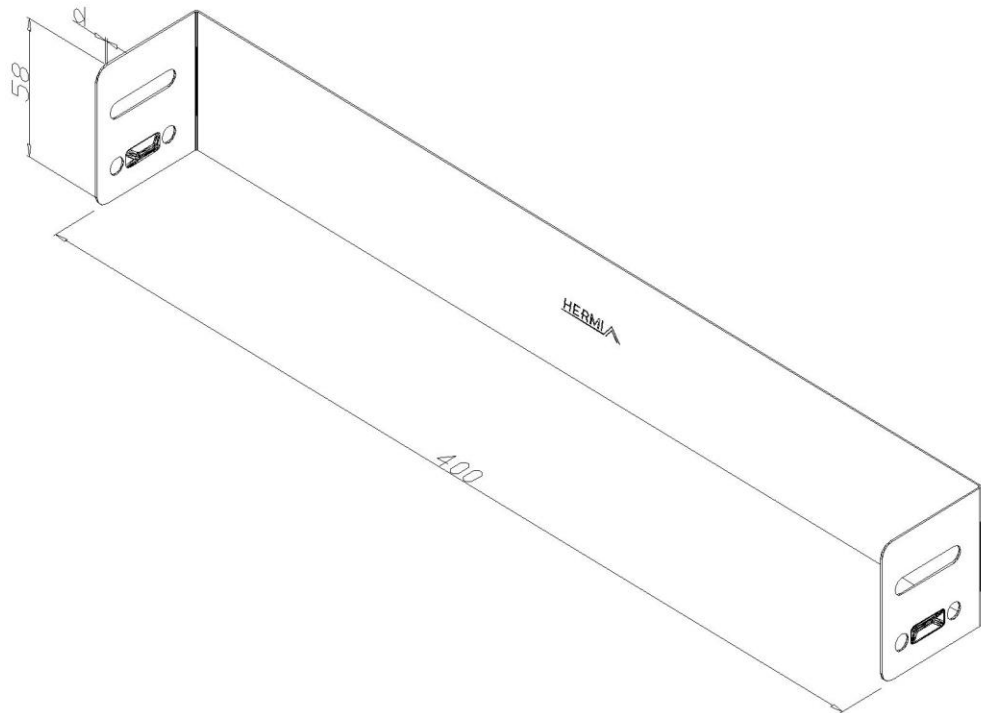

Product: KP-PB 60/400

Product code: 88700279

Flank cable tray cover

Standard:	EN 61537:2007 Cable management - Cable tray systems and cable ladder systems
Dimensions:	Length: 400 mm
	Width: 50 mm
	Height: 58 mm
	Metal thickness: 0,80 mm
Weight:	0,15 kg
Material:	Stainless steel
Contribution to fire:	Non-flame propagating system
Electrical characteristics:	Electrically conductive system
Electrical continuity:	Yes
Corrosion resistance:	Class 9A
Perforation:	Class B
Temperature:	Min: -20°C; Max: +105°C