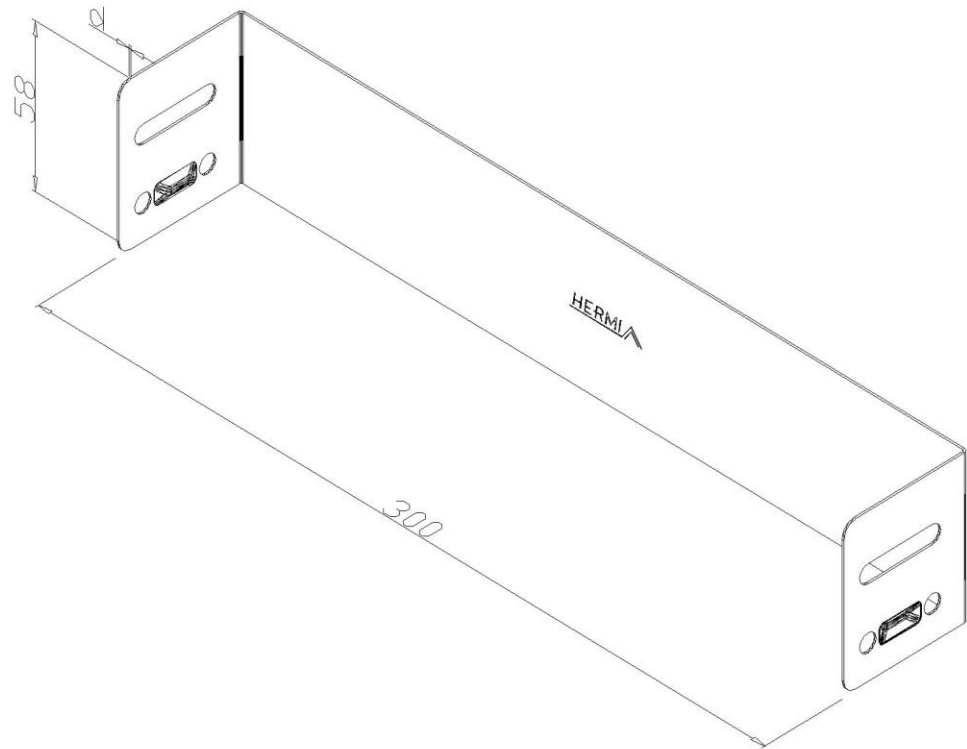

Product: KP-PB 60/300

Product code: 88700278

Flank cable tray cover

Standard:	EN 61537:2007 Cable management - Cable tray systems and cable ladder systems
Dimensions:	Length: 300 mm
	Width: 50 mm
	Height: 58 mm
	Metal thickness: 0,80 mm
Weight:	0,13 kg
Material:	Stainless steel
Contribution to fire:	Non-flame propagating system
Electrical characteristics:	Electrically conductive system
Electrical continuity:	Yes
Corrosion resistance:	Class 9A
Perforation:	Class B
Temperature:	Min: -20°C; Max: +105°C