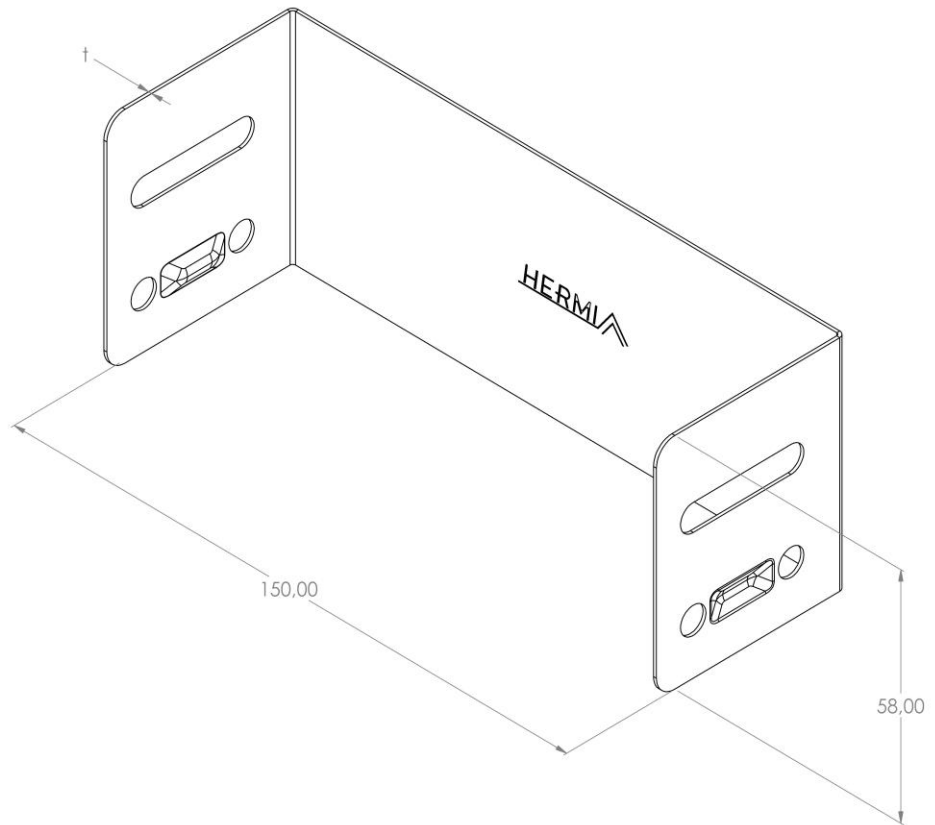

Product: KP-PB 60/150

Product code: 88700276

Flank cable tray cover

Standard:	EN 61537:2007 Cable management - Cable tray systems and cable ladder systems
Dimensions:	Length: 150 mm
	Width: 50 mm
	Height: 58 mm
	Metal thickness: 0,80 mm
Weight:	0,09 kg
Material:	Stainless steel
Contribution to fire:	Non-flame propagating system
Electrical characteristics:	Electrically conductive system
Electrical continuity:	Yes
Corrosion resistance:	Class 9A
Perforation:	Class B
Temperature:	Min: -20°C; Max: +105°C