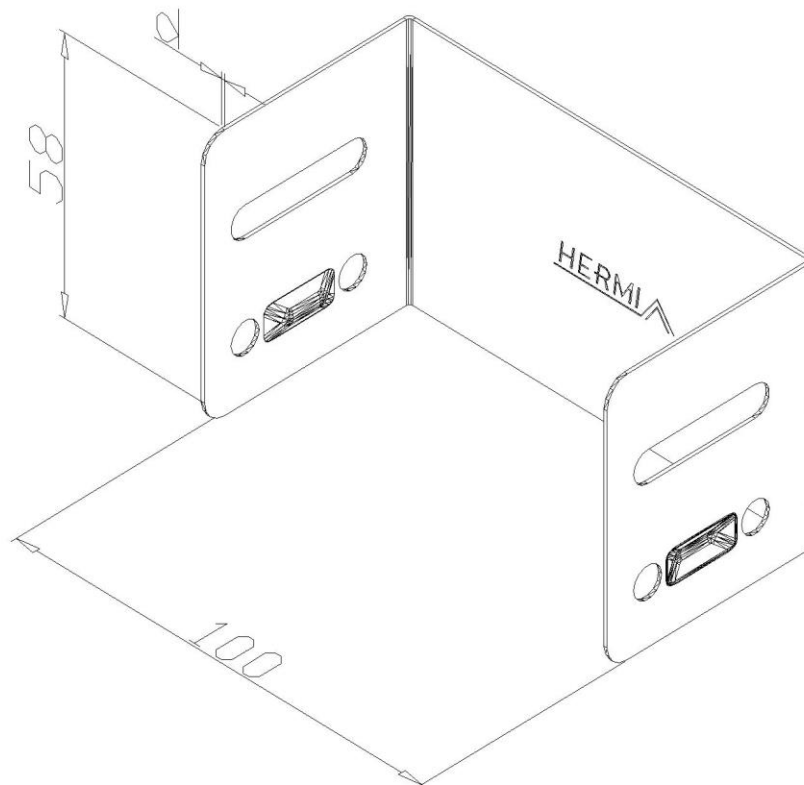

**Product:** KP-PB 60/100

**Product code:** 88700275

Flank cable tray cover

|                                    |  |
|------------------------------------|--|
| <b>Standard:</b>                   | EN 61537:2007 Cable management - Cable tray systems and cable ladder systems |
| <b>Dimensions:</b>                 | Length: 100 mm   |
|                                    | Width: 50 mm   |
|                                    | Height: 58 mm  |
|                                    | Metal thickness: 0,80 mm   |
| <b>Weight:</b>                     | 0,07 kg  |
| <b>Material:</b>                   | Stainless steel  |
| <b>Contribution to fire:</b>       | Non-flame propagating system   |
| <b>Electrical characteristics:</b> | Electrically conductive system   |
| <b>Electrical continuity:</b>      | Yes  |
| <b>Corrosion resistance:</b>       | Class 9A   |
| <b>Perforation:</b>                | Class B  |
| <b>Temperature:</b>                | Min: -20°C; Max: +105°C  |