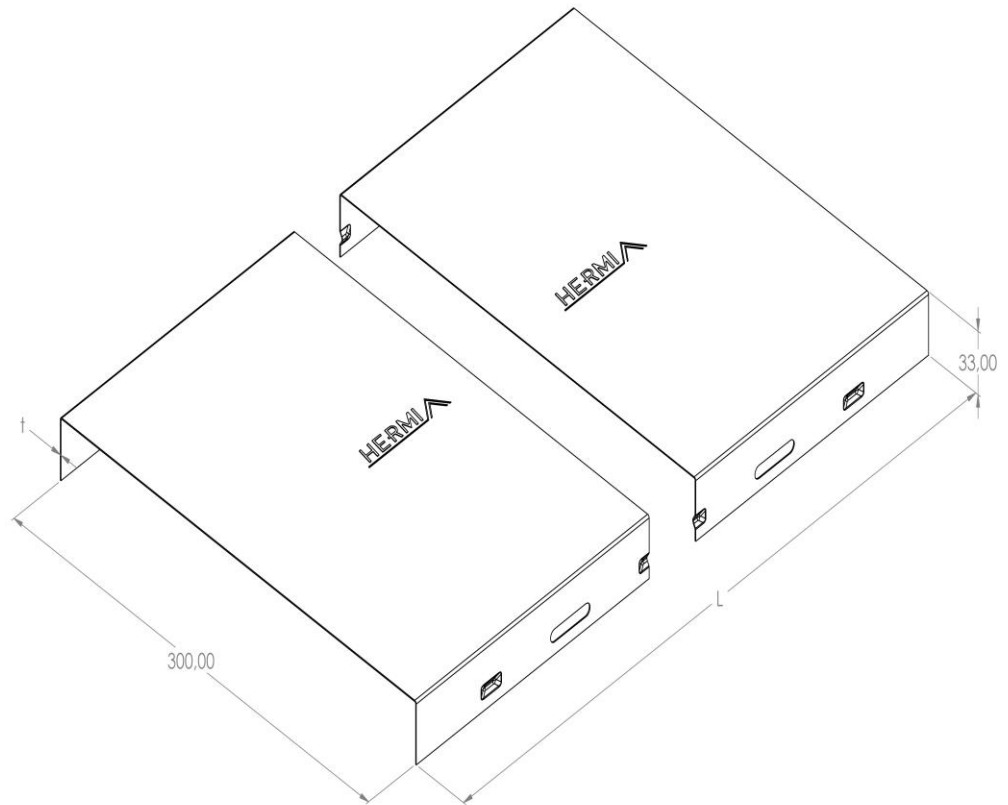

Product: KP-P 300

Product code: 88700253

Cable tray cover

Standard:	EN 61537:2007 Cable management - Cable tray systems and cable ladder systems
Dimensions:	Length: 2000 mm
	Width: 300 mm
	Height: 33 mm
	Metal thickness: 0,60 mm
Weight:	3,45 kg
Material:	Stainless steel
Contribution to fire:	Non-flame propagating system
Electrical characteristics:	Electrically conductive system
Electrical continuity:	Yes
Corrosion resistance:	Class 9A
Perforation:	Class B
Temperature:	Min: -20°C; Max: +105°C