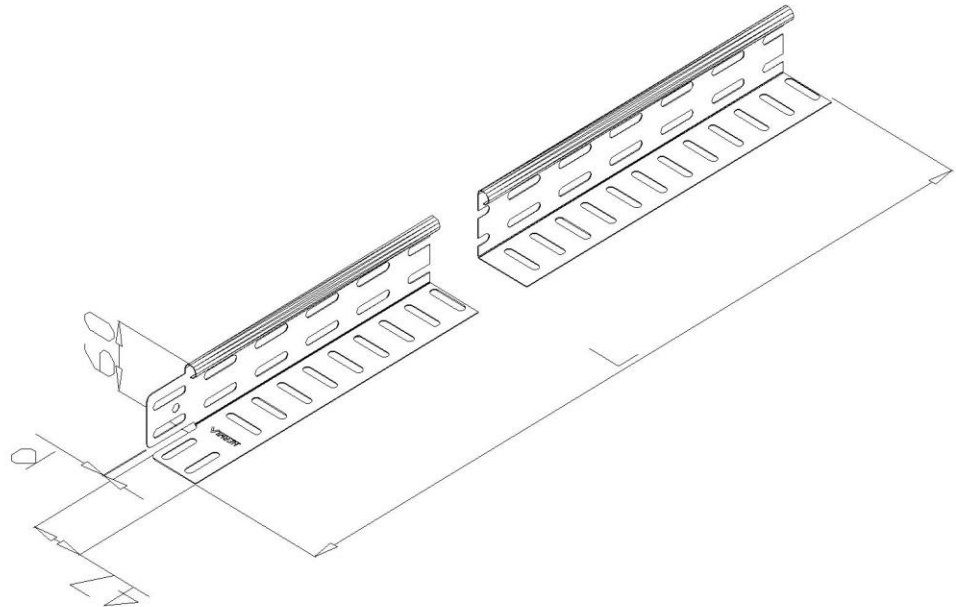

**Product:** KP-PR 60

**Product code:** 88700206

Cable tray barrier

<b>Standard:</b>	EN 61537:2007 Cable management - Cable tray systems and cable ladder systems
<b>Dimensions:</b>	Length: 2000 mm
	Width: 47 mm
	Height: 60 mm
	Metal thickness: 0,60 mm
<b>Weight:</b>	1,3 kg
<b>Material:</b>	Stainless steel
<b>Contribution to fire:</b>	Non-flame propagating system
<b>Electrical characteristics:</b>	Electrically conductive system
<b>Electrical continuity:</b>	Yes
<b>Corrosion resistance:</b>	Class 9A
<b>Perforation:</b>	Class B
<b>Temperature:</b>	Min: -20°C; Max: +105°C