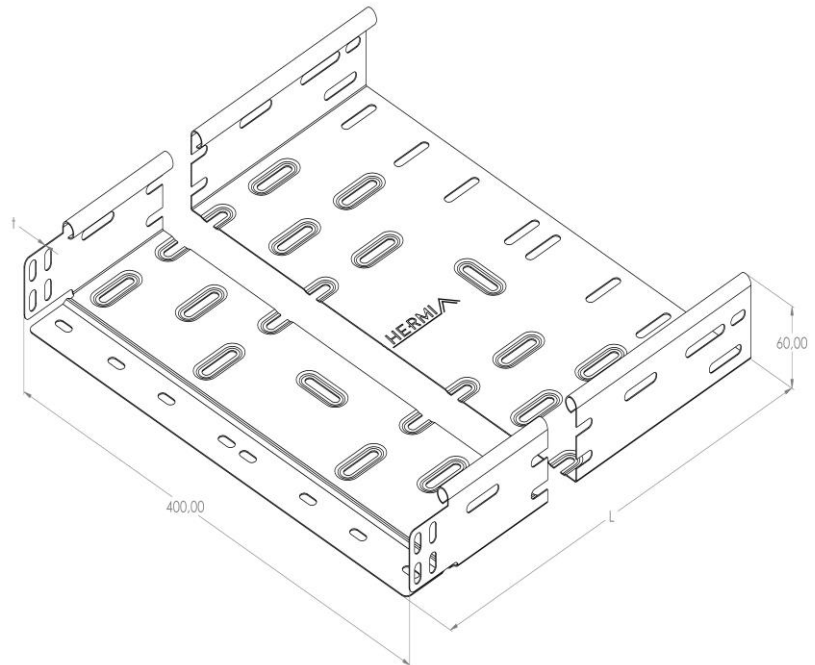

Product: KP 60/400

Product code: 88700204

Cable trays of 60 mm in height

<b>Standard:</b>	EN 61537:2007 Cable management - Cable tray systems and cable ladder systems
<b>Dimensions:</b>	Length: 2000 mm
	Width: 400 mm
	Height: 60 mm
	Metal thickness: 0,80 mm
<b>Weight:</b>	6,3 kg
<b>Material:</b>	Stainless steel
<b>Contribution to fire:</b>	Non-flame propagating system
<b>Electrical characteristics:</b>	Electrically conductive system
<b>Electrical continuity:</b>	Yes
<b>Corrosion resistance:</b>	Class 9A
<b>Perforation:</b>	Class B
<b>Temperature:</b>	Min: -20°C; Max: +105°C

Permissible load KP 60/400 d=0,8mm (kN/m)