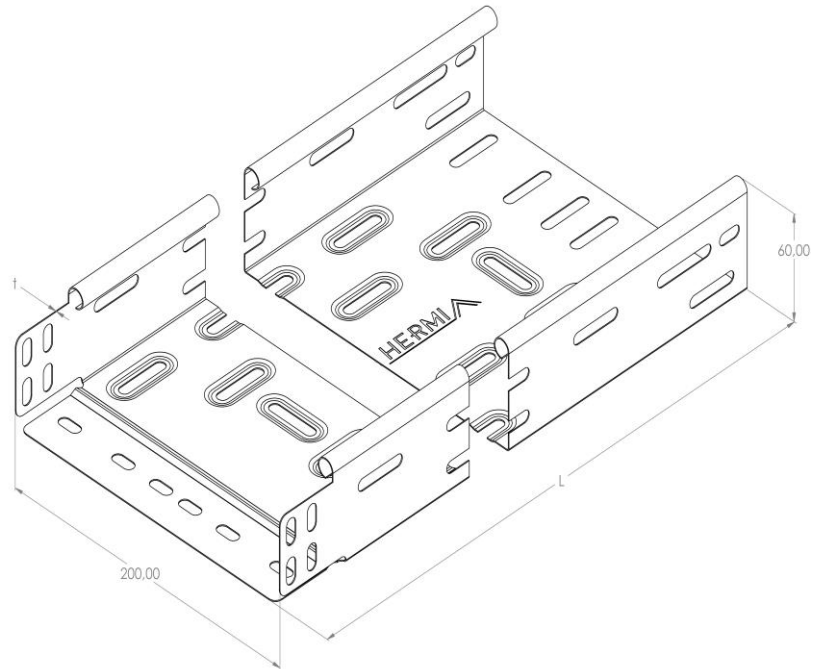

Product: KP 60/200

Product code: 88700202

Cable trays of 60 mm in height

<b>Standard:</b>	EN 61537:2007 Cable management - Cable tray systems and cable ladder systems
<b>Dimensions:</b>	Length: 2000 mm
	Width: 200 mm
	Height: 60 mm
	Metal thickness: 0,60 mm
<b>Weight:</b>	3,1 kg
<b>Material:</b>	Stainless steel
<b>Contribution to fire:</b>	Non-flame propagating system
<b>Electrical characteristics:</b>	Electrically conductive system
<b>Electrical continuity:</b>	Yes
<b>Corrosion resistance:</b>	Class 9A
<b>Perforation:</b>	Class B
<b>Temperature:</b>	Min: -20°C; Max: +105°C

Permissible load KP 60/200 d=0,6mm (kN/m)