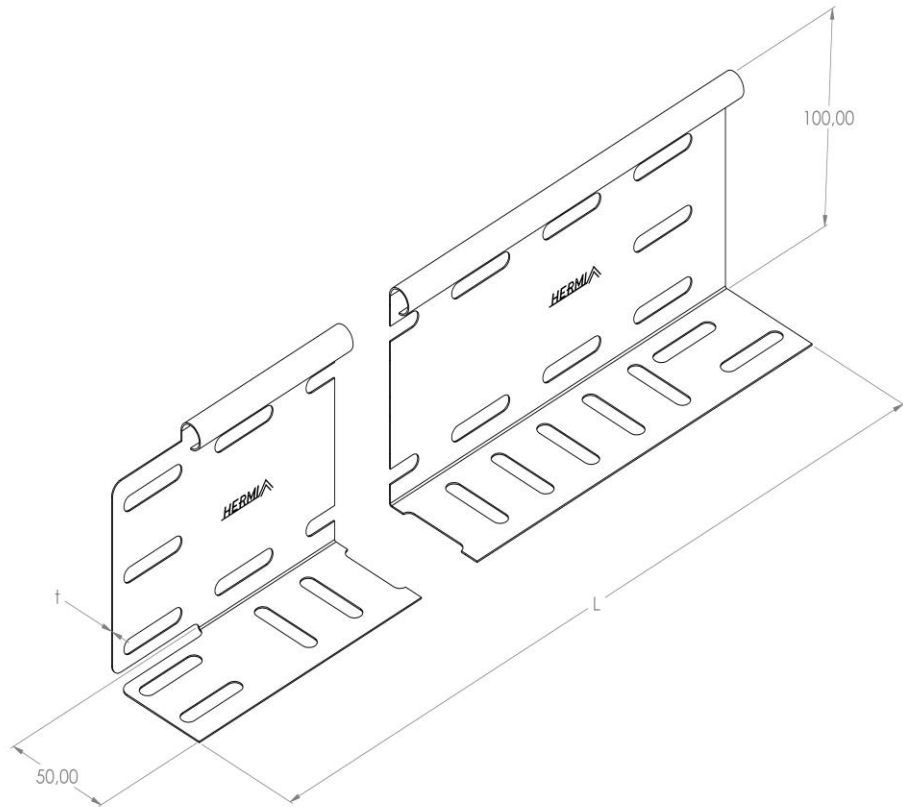

**Product:** KP-PR 100

**Product code:** 88700195

Cable tray barrier

<b>Standard:</b>	EN 61537:2007 Cable management - Cable tray systems and cable ladder systems
<b>Dimensions:</b>	Length: 2000 mm
	Width: 50 mm
	Height: 100 mm
	Metal thickness: 0,60 mm
<b>Weight:</b>	1,3 kg
<b>Material:</b>	Galvanised steel
<b>Contribution to fire:</b>	Non-flame propagating system
<b>Electrical characteristics:</b>	Electrically conductive system
<b>Electrical continuity:</b>	Yes
<b>Corrosion resistance:</b>	Class 3
<b>Perforation:</b>	Class B
<b>Temperature:</b>	Min: -20°C; Max: +105°C