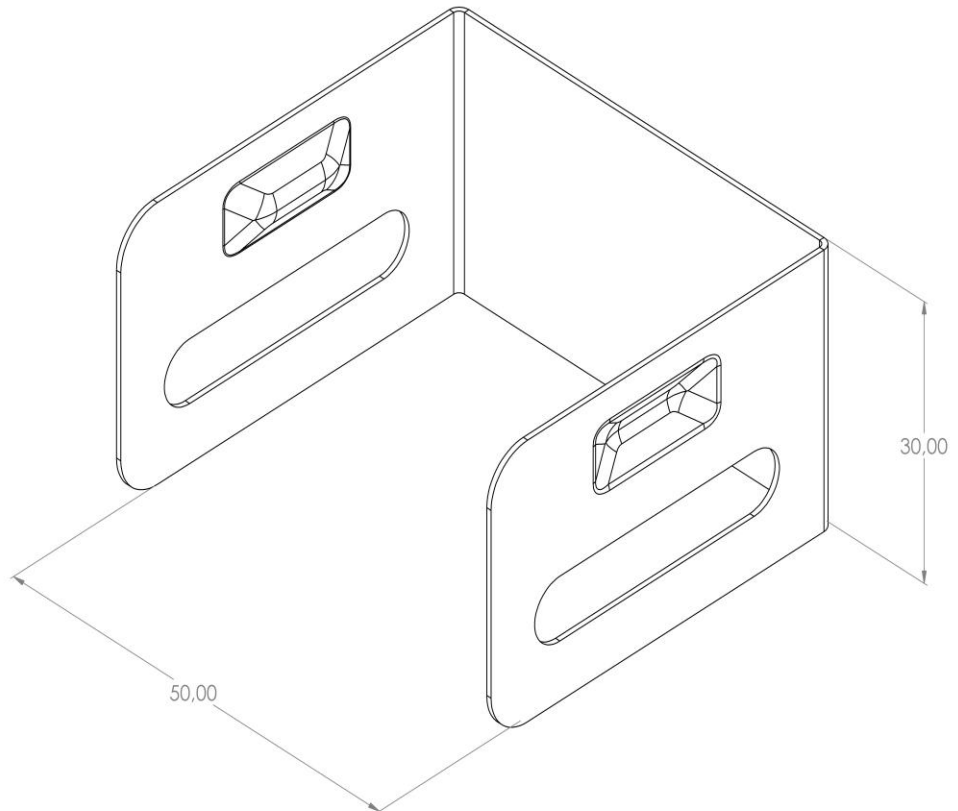

Product: KP-PB 30/50

Product code: 88700182

Flank cable tray cover

Standard:	EN 61537:2007 Cable management - Cable tray systems and cable ladder systems
Dimensions:	Length: 50 mm
	Width: 50 mm
	Height: 30 mm
	Metal thickness: 0,60 mm
Weight:	
Material:	Galvanised steel
Contribution to fire:	Non-flame propagating system
Electrical characteristics:	Electrically conductive system
Electrical continuity:	Yes
Corrosion resistance:	Class 3
Perforation:	Class B
Temperature:	Min: -20°C; Max: +105°C