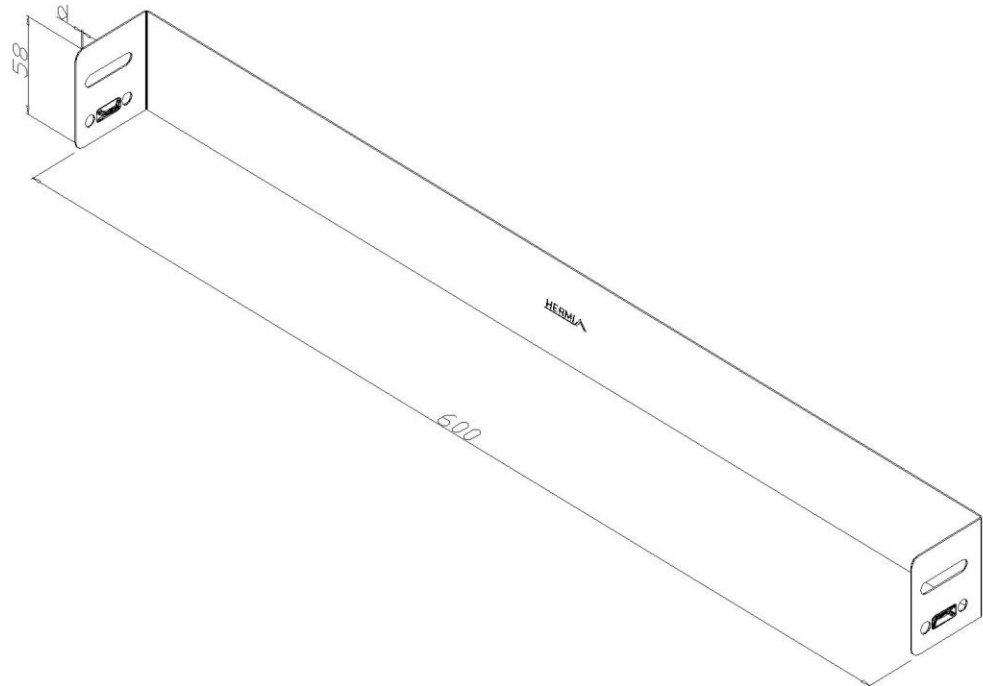

**Product:** KP-PB 60/600

**Product code:** 88700181

Flank cable tray cover

<b>Standard:</b>	EN 61537:2007 Cable management - Cable tray systems and cable ladder systems
<b>Dimensions:</b>	Length: 600 mm
	Width: 50 mm
	Height: 58 mm
	Metal thickness: 0,80 mm
<b>Weight:</b>	0,19 kg
<b>Material:</b>	Galvanised steel
<b>Contribution to fire:</b>	Non-flame propagating system
<b>Electrical characteristics:</b>	Electrically conductive system
<b>Electrical continuity:</b>	Yes
<b>Corrosion resistance:</b>	Class 3
<b>Perforation:</b>	Class B
<b>Temperature:</b>	Min: -20°C; Max: +105°C