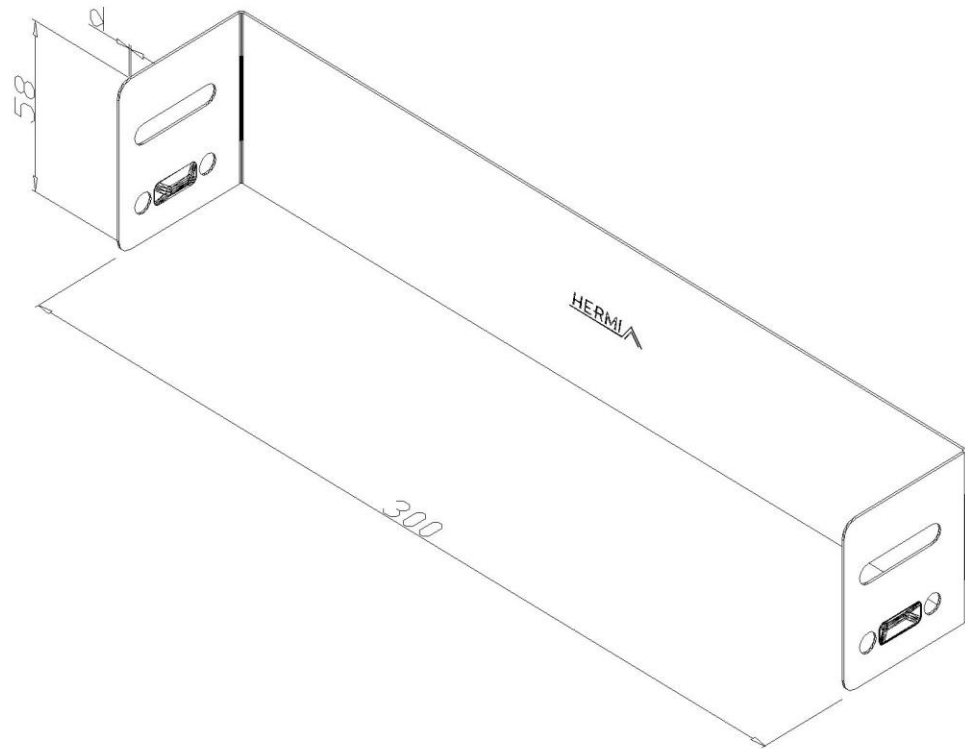

Product: KP-PB 60/300

Product code: 88700178

Flank cable tray cover

Standard:	EN 61537:2007 Cable management - Cable tray systems and cable ladder systems
Dimensions:	Length: 300 mm
	Width: 50 mm
	Height: 58 mm
	Metal thickness: 0,80 mm
Weight:	0,13 kg
Material:	Galvanised steel
Contribution to fire:	Non-flame propagating system
Electrical characteristics:	Electrically conductive system
Electrical continuity:	Yes
Corrosion resistance:	Class 3
Perforation:	Class B
Temperature:	Min: -20°C; Max: +105°C