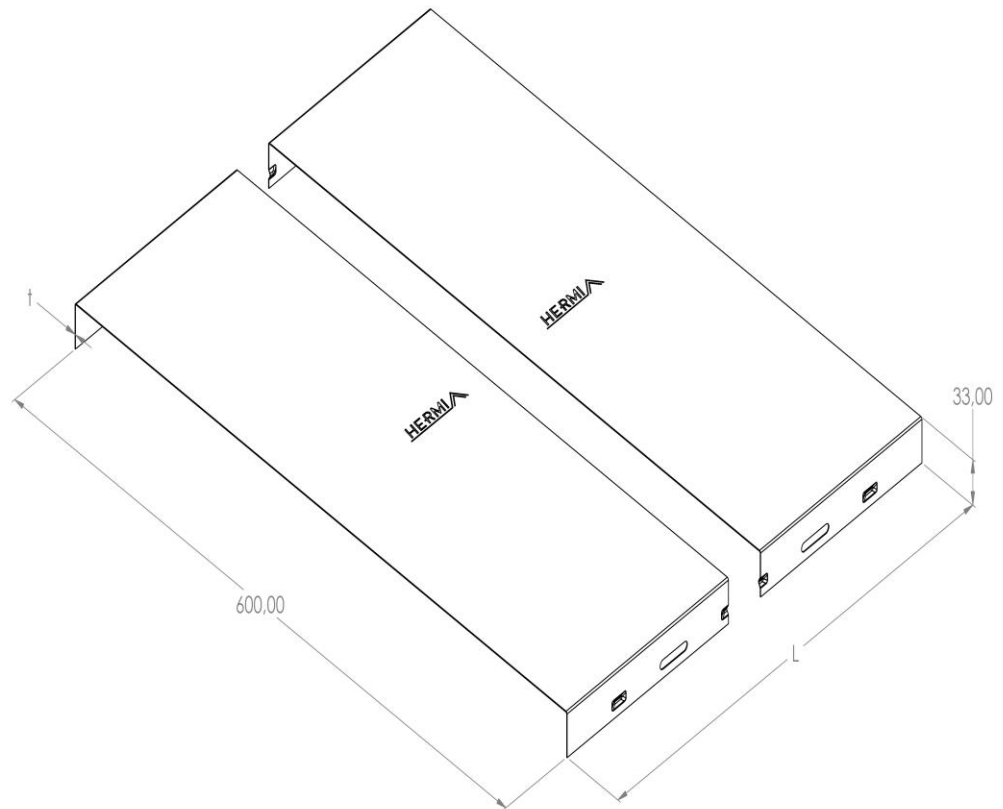

**Product:** KP-P 600

**Product code:** 88700173

Cable tray cover

<b>Standard:</b>	EN 61537:2007 Cable management - Cable tray systems and cable ladder systems
<b>Dimensions:</b>	Length: 3000 mm
	Width: 600 mm
	Height: 33 mm
	Metal thickness: 1,00 mm
<b>Weight:</b>	19,98 kg
<b>Material:</b>	Galvanised steel
<b>Contribution to fire:</b>	Non-flame propagating system
<b>Electrical characteristics:</b>	Electrically conductive system
<b>Electrical continuity:</b>	Yes
<b>Corrosion resistance:</b>	Class 3
<b>Perforation:</b>	Class B
<b>Temperature:</b>	Min: -20°C; Max: +105°C