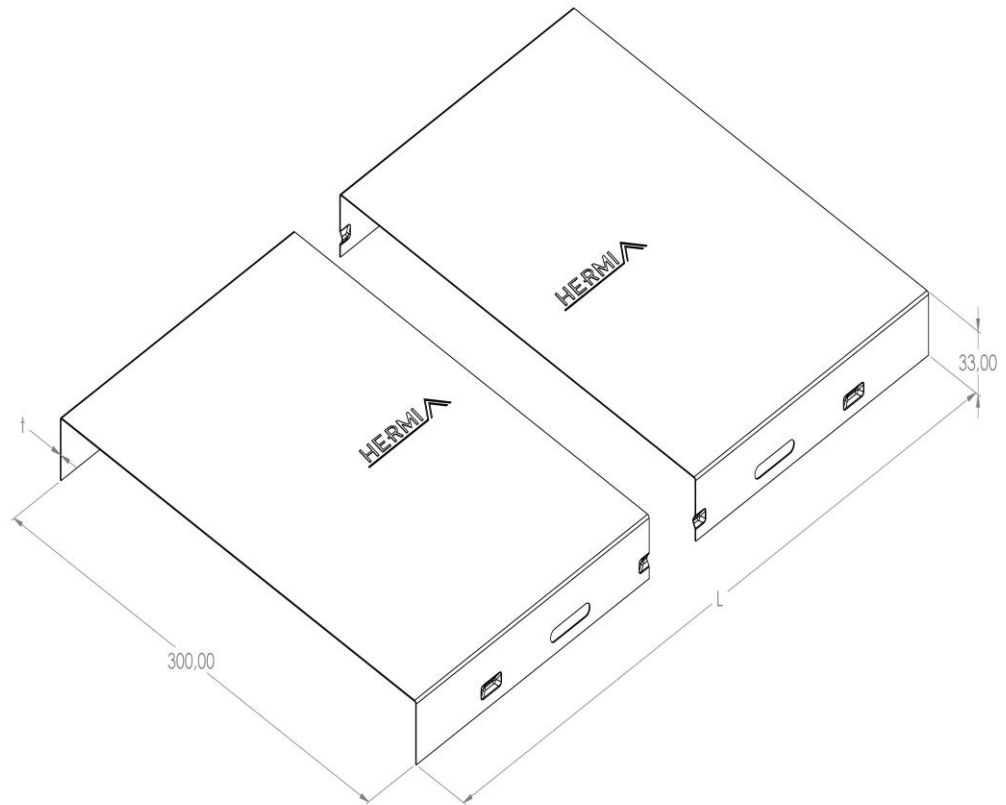

Product: KP-P 300

Product code: 88700170

Cable tray cover

Standard:	EN 61537:2007 Cable management - Cable tray systems and cable ladder systems
Dimensions:	Length: 3000 mm
	Width: 300 mm
	Height: 33 mm
	Metal thickness: 1,00 mm
Weight:	8,78 kg
Material:	Galvanised steel
Contribution to fire:	Non-flame propagating system
Electrical characteristics:	Electrically conductive system
Electrical continuity:	Yes
Corrosion resistance:	Class 3
Perforation:	Class B
Temperature:	Min: -20°C; Max: +105°C