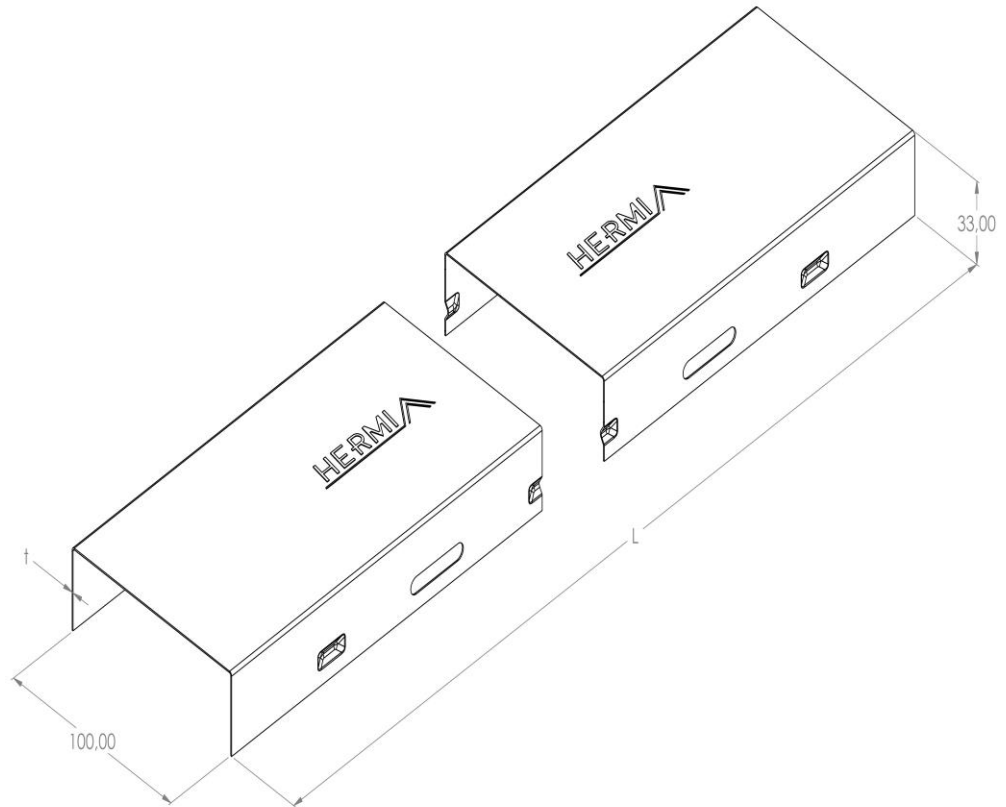

**Product:** KP-P 100

**Product code:** 88700161

Cable tray cover

<b>Standard:</b>	EN 61537:2007 Cable management - Cable tray systems and cable ladder systems
<b>Dimensions:</b>	Length: 3000 mm
	Width: 100 mm
	Height: 33 mm
	Metal thickness: 0,60 mm
<b>Weight:</b>	2,4 kg
<b>Material:</b>	Galvanised steel
<b>Contribution to fire:</b>	Non-flame propagating system
<b>Electrical characteristics:</b>	Electrically conductive system
<b>Electrical continuity:</b>	Yes
<b>Corrosion resistance:</b>	Class 3
<b>Perforation:</b>	Class B
<b>Temperature:</b>	Min: -20°C; Max: +105°C