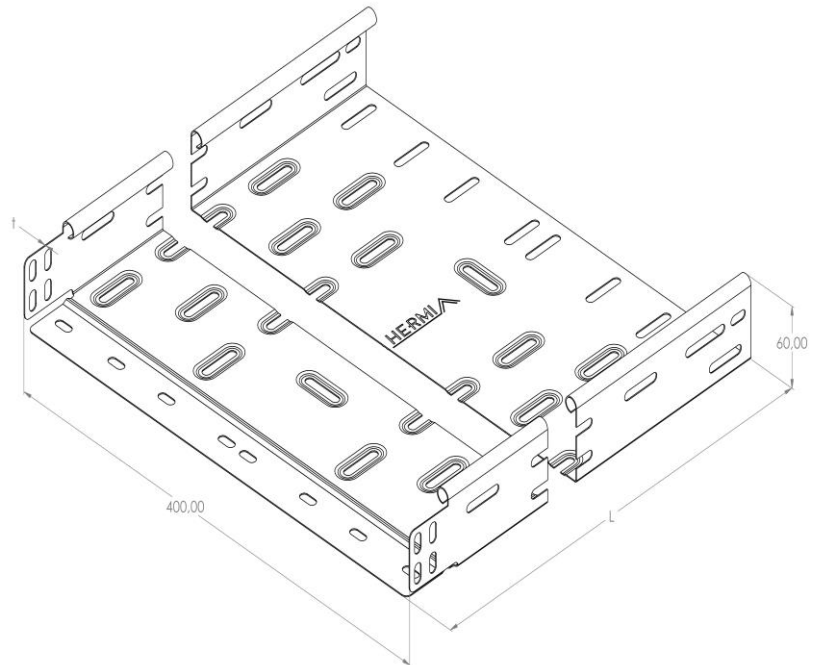

Product: KP 60/400

Product code: 88700144

Cable trays of 60 mm in height

Standard:	EN 61537:2007 Cable management - Cable tray systems and cable ladder systems
Dimensions:	Length: 2500 mm
	Width: 400 mm
	Height: 60 mm
	Metal thickness: 0,80 mm
Weight:	7,9 kg
Material:	Galvanised steel
Contribution to fire:	Non-flame propagating system
Electrical characteristics:	Electrically conductive system
Electrical continuity:	Yes
Corrosion resistance:	Class 3
Perforation:	Class B
Temperature:	Min: -20°C; Max: +105°C

Permissible load KP 60/400 d=0,8mm (kN/m)