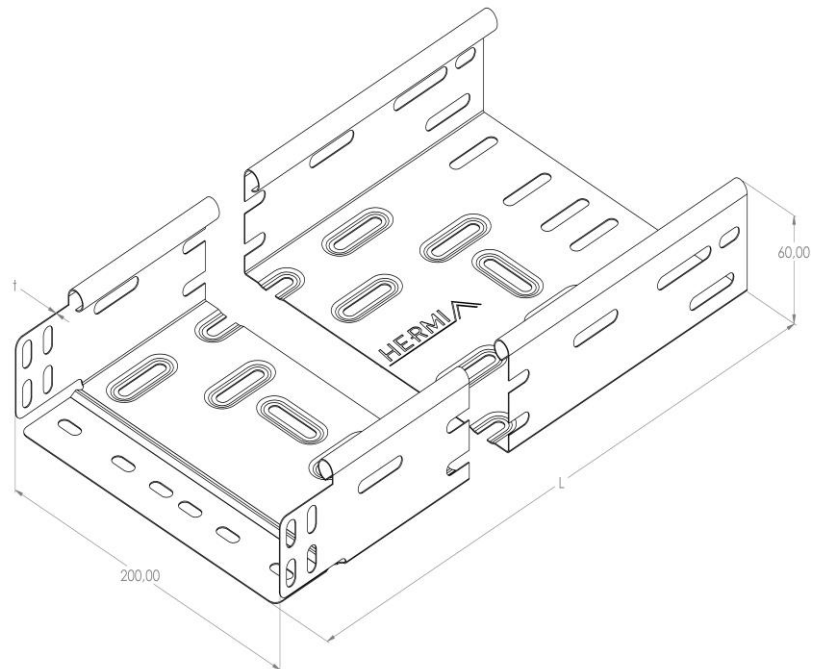

Product: KP 60/200

Product code: 88700142

Cable trays of 60 mm in height

Standard:	EN 61537:2007 Cable management - Cable tray systems and cable ladder systems
Dimensions:	Length: 2500 mm
	Width: 200 mm
	Height: 60 mm
	Metal thickness: 0,60 mm
Weight:	3,8 kg
Material:	Galvanised steel
Contribution to fire:	Non-flame propagating system
Electrical characteristics:	Electrically conductive system
Electrical continuity:	Yes
Corrosion resistance:	Class 3
Perforation:	Class B
Temperature:	Min: -20°C; Max: +105°C

Permissible load KP 60/200 d=0,6mm (kN/m)