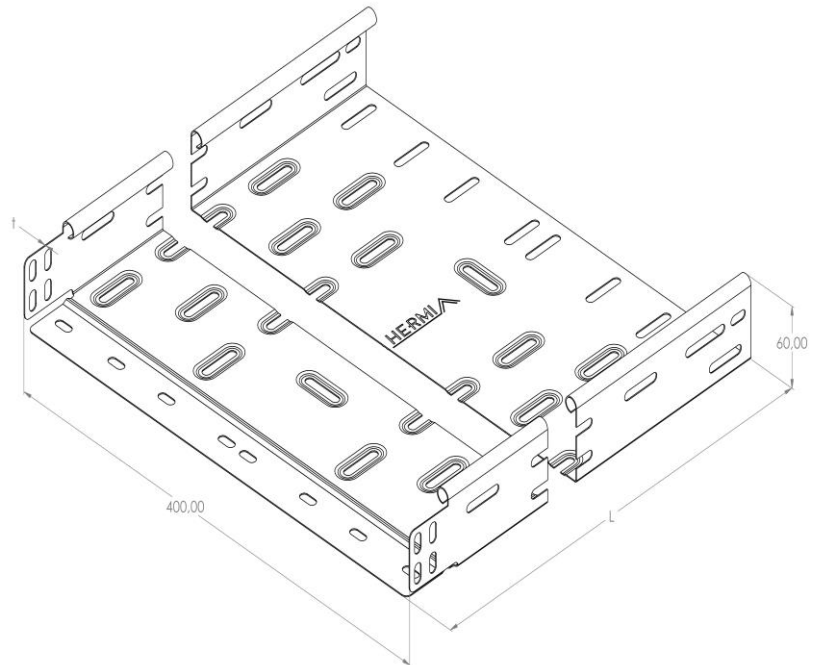

Product: KP 60/400

Product code: 88700104

Cable trays of 60 mm in height

Standard:	EN 61537:2007 Cable management - Cable tray systems and cable ladder systems
Dimensions:	Length: 2000 mm
	Width: 400 mm
	Height: 60 mm
	Metal thickness: 0,80 mm
Weight:	6,3 kg
Material:	Galvanised steel
Contribution to fire:	Non-flame propagating system
Electrical characteristics:	Electrically conductive system
Electrical continuity:	Yes
Corrosion resistance:	Class 3
Perforation:	Class B
Temperature:	Min: -20°C; Max: +105°C

Permissible load KP 60/400 d=0,8mm (kN/m)