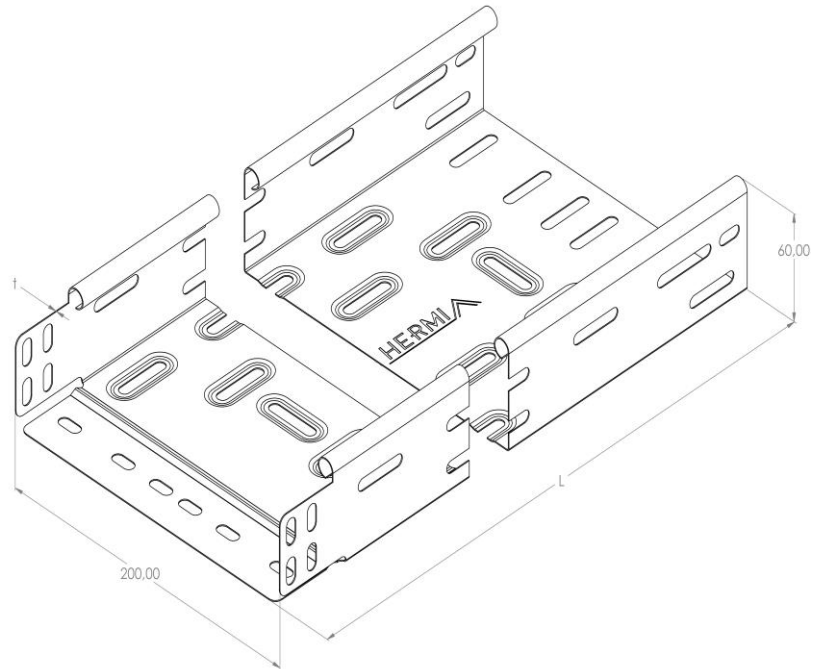

Product: KP 60/200

Product code: 88700102

Cable trays of 60 mm in height

<b>Standard:</b>	EN 61537:2007 Cable management - Cable tray systems and cable ladder systems
<b>Dimensions:</b>	Length: 2000 mm
	Width: 200 mm
	Height: 60 mm
	Metal thickness: 0,60 mm
<b>Weight:</b>	3,1 kg
<b>Material:</b>	Galvanised steel
<b>Contribution to fire:</b>	Non-flame propagating system
<b>Electrical characteristics:</b>	Electrically conductive system
<b>Electrical continuity:</b>	Yes
<b>Corrosion resistance:</b>	Class 3
<b>Perforation:</b>	Class B
<b>Temperature:</b>	Min: -20°C; Max: +105°C

Permissible load KP 60/200 d=0,6mm (kN/m)