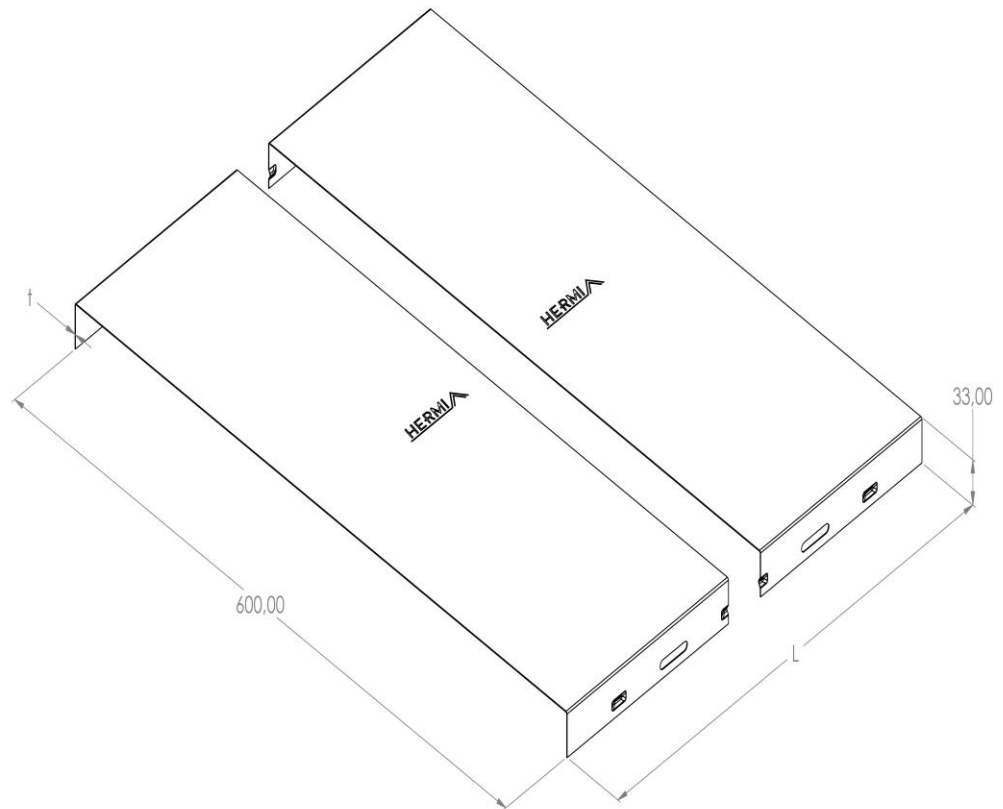

**Product:** KPA-P 600

**Product code:** 88301156

Cable tray cover

<b>Standard:</b>	EN 61537:2007 Cable management - Cable tray systems and cable ladder systems
<b>Dimensions:</b>	Length: 2000 mm
	Width: 600 mm
	Height: 33 mm
	Metal thickness: 1,00 mm
<b>Weight:</b>	3,73 kg
<b>Material:</b>	Aluminum
<b>Contribution to fire:</b>	Non-flame propagating system
<b>Electrical characteristics:</b>	Electrically conductive system
<b>Electrical continuity:</b>	Yes
<b>Corrosion resistance:</b>	Class
<b>Perforation:</b>	Class B
<b>Temperature:</b>	Min: -20°C; Max: +105°C