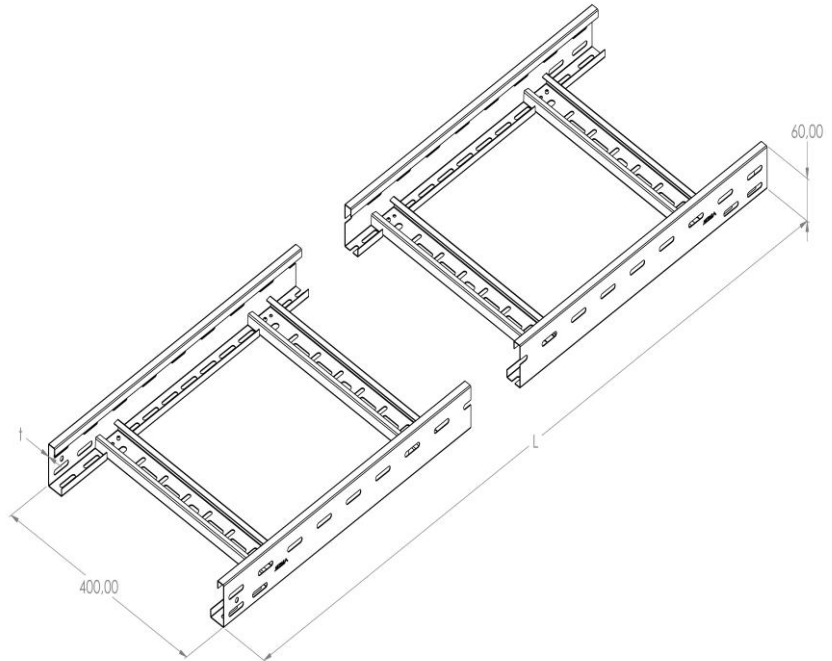

**Product:** KLA 60/400

**Product code:** 88301114

Cable ladders of 60 mm in height

<b>Standard:</b>	EN 61537:2007 Cable management - Cable tray systems and cable ladder systems
<b>Dimensions:</b>	Length: 3000 mm
	Width: 400 mm
	Height: 60 mm
	Metal thickness: 2 mm
<b>Weight:</b>	5,3 kg
<b>Material:</b>	Aluminum
<b>Contribution to fire:</b>	Non-flame propagating system
<b>Electrical characteristics:</b>	Electrically conductive system
<b>Electrical continuity:</b>	Yes
<b>Corrosion resistance:</b>	Class
<b>Perforation:</b>	Class Y
<b>Temperature:</b>	Min: -20°C; Max: +105°C