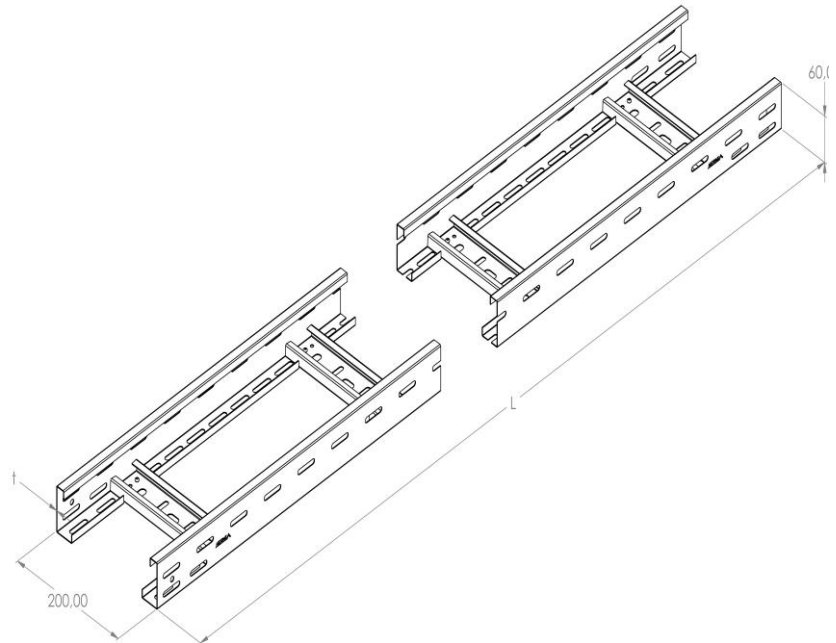

**Product:** KLA 60/200

**Product code:** 88301112

Cable ladders of 60 mm in height

<b>Standard:</b>	EN 61537:2007 Cable management - Cable tray systems and cable ladder systems
<b>Dimensions:</b>	Length: 3000 mm
	Width: 200 mm
	Height: 60 mm
	Metal thickness: 2 mm
<b>Weight:</b>	4,4 kg
<b>Material:</b>	Aluminum
<b>Contribution to fire:</b>	Non-flame propagating system
<b>Electrical characteristics:</b>	Electrically conductive system
<b>Electrical continuity:</b>	Yes
<b>Corrosion resistance:</b>	Class
<b>Perforation:</b>	Class Y
<b>Temperature:</b>	Min: -20°C; Max: +105°C