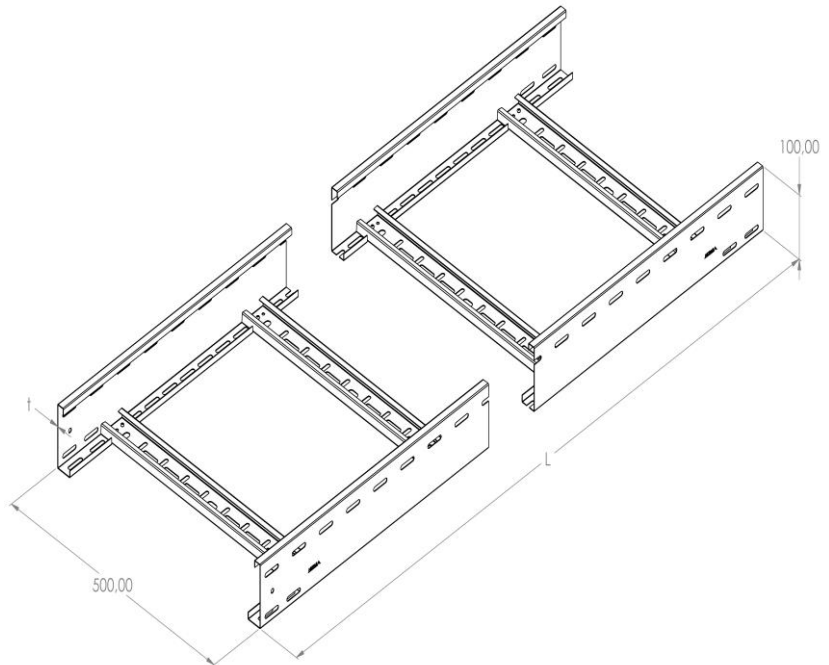

Product: KLA 100/500

Product code: 88301105

Cable ladders of 100 mm in height

Standard:	EN 61537:2007 Cable management - Cable tray systems and cable ladder systems
Dimensions:	Length: 3000 mm
	Width: 500 mm
	Height: 100 mm
	Metal thickness: 2 mm
Weight:	6,8 kg
Material:	Aluminum
Contribution to fire:	Non-flame propagating system
Electrical characteristics:	Electrically conductive system
Electrical continuity:	Yes
Corrosion resistance:	Class
Perforation:	Class Y
Temperature:	Min: -20°C; Max: +105°C