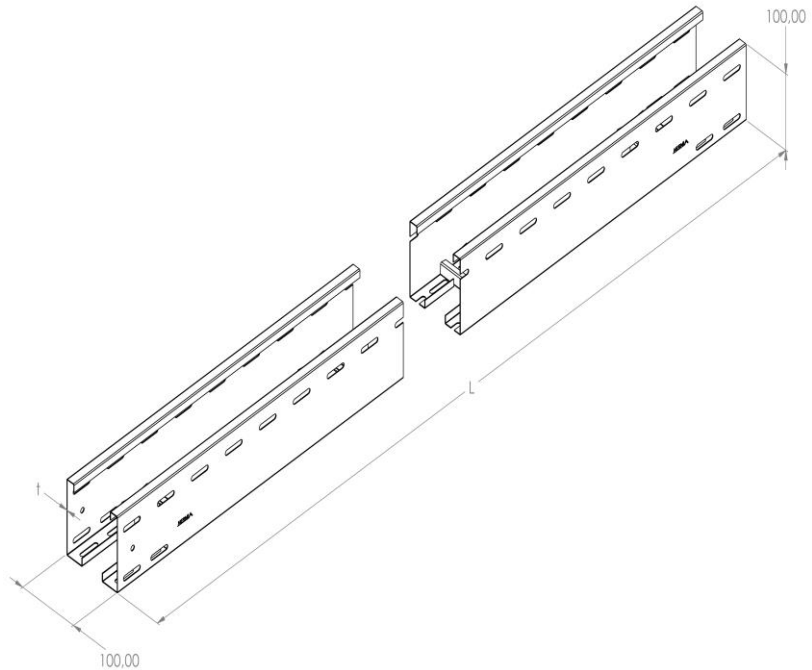

Product: KLA 100/100

Product code: 88301101

Cable ladders of 100 mm in height

<b>Standard:</b>	EN 61537:2007 Cable management - Cable tray systems and cable ladder systems
<b>Dimensions:</b>	Length: 3000 mm
	Width: 100 mm
	Height: 100 mm
	Metal thickness: 2 mm
<b>Weight:</b>	5,1 kg
<b>Material:</b>	Aluminum
<b>Contribution to fire:</b>	Non-flame propagating system
<b>Electrical characteristics:</b>	Electrically conductive system
<b>Electrical continuity:</b>	Yes
<b>Corrosion resistance:</b>	Class
<b>Perforation:</b>	Class Y
<b>Temperature:</b>	Min: -20°C; Max: +105°C

Permissible load KLA 100/100 d=2,0mm (kN/m)