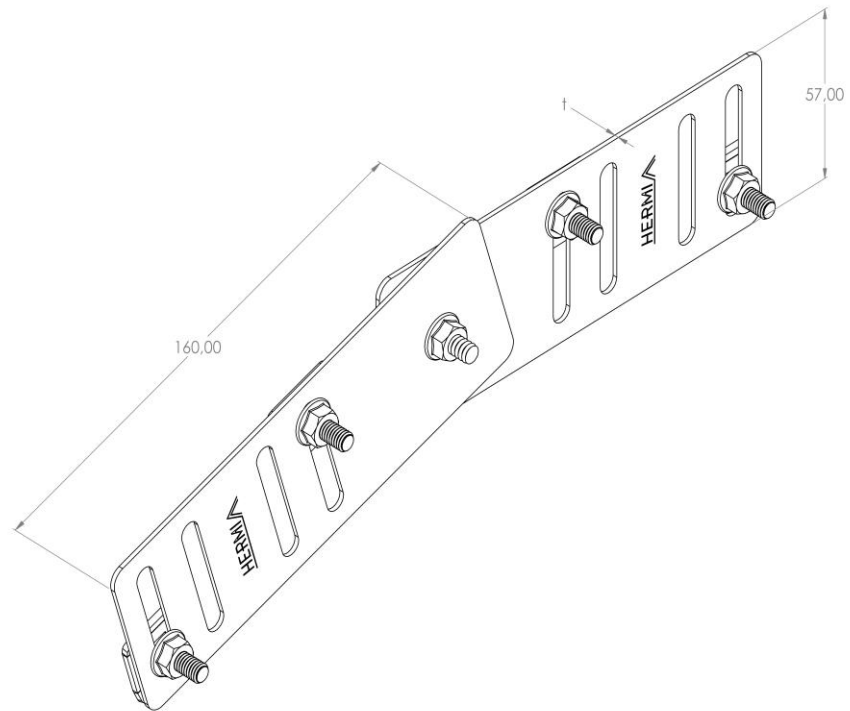

**Product:** PKPM-GS 60

**Product code:** 88206206

Flexible coupling element

<b>Standard:</b>	EN 61537:2007 Cable management - Cable tray systems and cable ladder systems
<b>Dimensions:</b>	Length: 160 mm
	Width: 1,50 mm
	Height: 57 mm
	Metal thickness: 1,50 mm
<b>Weight:</b>	
<b>Material:</b>	Hot-dip galvanised steel
<b>Contribution to fire:</b>	Non-flame propagating system
<b>Electrical characteristics:</b>	Electrically conductive system
<b>Electrical continuity:</b>	Yes
<b>Corrosion resistance:</b>	Class 6
<b>Temperature:</b>	Min: -20°C; Max: +105°C