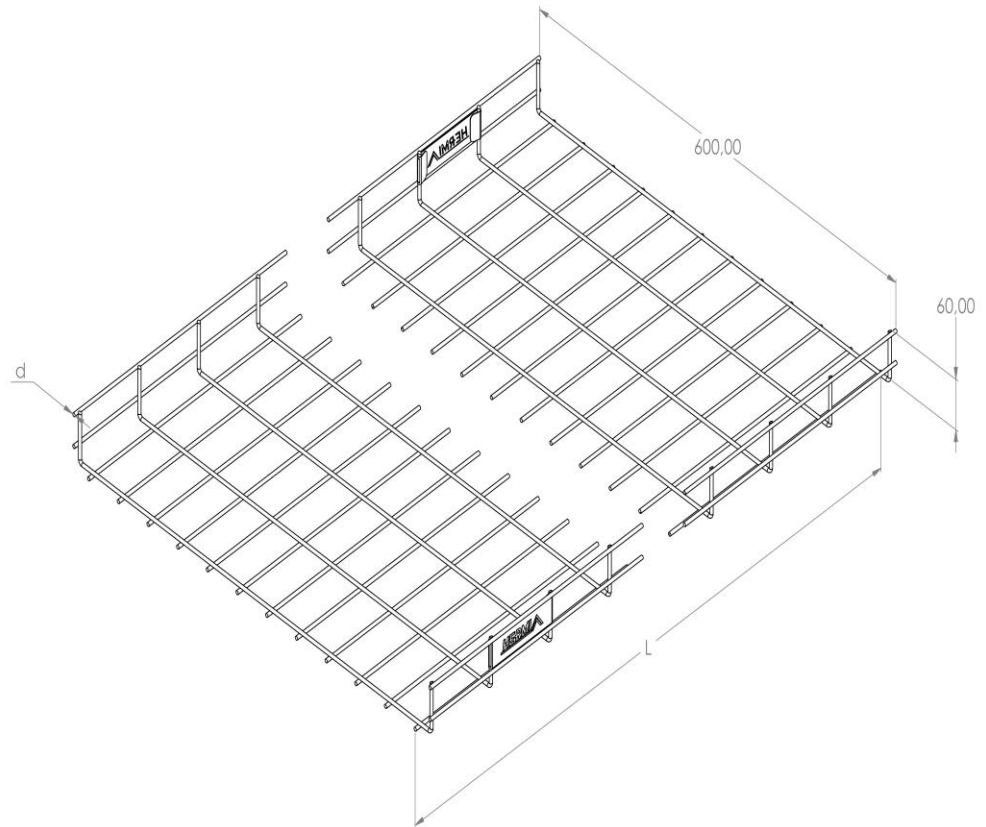

Product: KPM 60/600

Product code: 88206136

Mesh cable trays of 60 mm in height

Standard:	EN 61537:2007 Cable management - Cable tray systems and cable ladder systems
Dimensions:	Length: 3000 mm
	Width: 600 mm
	Height: 60 mm
	Metal thickness: 4 mm
Weight:	8,2 kg
Material:	Hot-dip galvanised steel
Contribution to fire:	Non-flame propagating system
Electrical characteristics:	Electrically conductive system
Electrical continuity:	Yes
Corrosion resistance:	Class 6
Perforation:	Class D
Temperature:	Min: -20°C; Max: +105°C